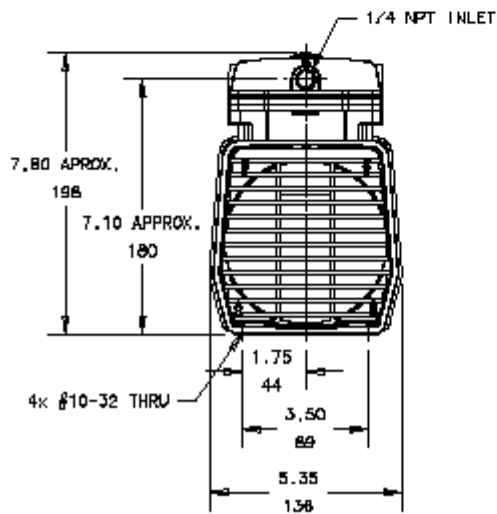

PRODUCT SPECIFICATION

GAST

A UNIT OF ~~DEX~~ CORPORATION
BENTON HARBOR, MI U.S.A.

					PART NUMBER RTD491		REV. A
1275	<70 dB(A)	*C	20% - 80%	14.38 LBS. 6.54 kg.			
V	HP.	kW	Hz.	A	MODEL NO. DOA-V502-BN		
220/240	1/8	0.09	50	1.9/2.2			

NOTES:

1. ALL DIMENSIONS ARE FOR REF. USE ONLY.
2. PRODUCT DIMENSIONS: U.S. IMPERIAL (inches), METRIC (mm).
3. TECHNICAL DATA SUBJECT TO CHANGE WITHOUT NOTICE.
4. ENVIRONMENT: CLEAN DUST FREE.

PRODUCT SPECIFICATION					GAST A UNIT OF DEX CORPORATION BENTON HARBOR, MI U.S.A.	
1575	< 70 dBA	*C	20% - 80%	14.38 LBS. 6.54 KG	RTD564	A
V	HP.	KW	Hz.	A	MODEL NUMBER	
115	1/8	0.9	60	4.2	DOA-P704-AA	

- NOTES:
 1. ALL DIMENSIONS ARE FOR REF. USE ONLY.
 2. PRODUCT DIMENSIONS: U.S. IMPERIAL (inches), METRIC (mm).
 3. TECHNICAL DATA SUBJECT TO CHANGE WITHOUT NOTICE.
 4. ENVIRONMENT: CLEAN DUST FREE.