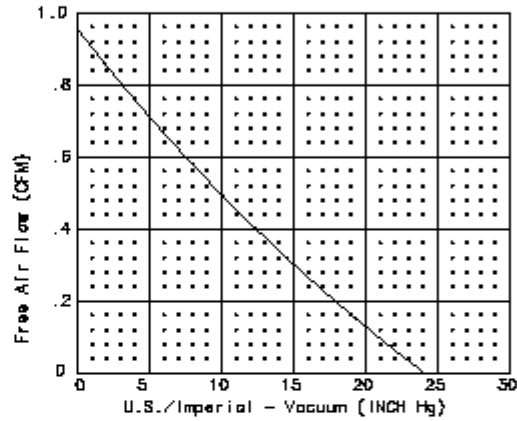

PRODUCT SPECIFICATION

GAST

A UNIT OF ~~DEX~~ CORPORATION
BENTON HARBOR, MI U.S.A.

					PART NUMBER RTD491		REV. A
1275	<70 dB(A)	*C	20% - 80%	14.38 LBS. 6.54 kg.			
V	HP.	kW	Hz.	A	MODEL NO. DOA-V502-BN		
220/240	1/8	0.09	50	1.9/2.2			

NOTES:

1. ALL DIMENSIONS ARE FOR REF. USE ONLY.
2. PRODUCT DIMENSIONS: U.S. IMPERIAL (inches), METRIC (mm).
3. TECHNICAL DATA SUBJECT TO CHANGE WITHOUT NOTICE.
4. ENVIRONMENT: CLEAN DUST FREE.

PRODUCT SPECIFICATION					GAST A UNIT OF DEX CORPORATION BENTON HARBOR, MI U.S.A.	
1575	< 70 dBA	*C	20% - 80%	14.38 LBS. 6.54 KG	RTD564	A
V	HP.	KW	Hz.	A	MODEL NUMBER	
115	1/8	0.9	60	4.2	DOA-P704-AA	

- NOTES:
 1. ALL DIMENSIONS ARE FOR REF. USE ONLY.
 2. PRODUCT DIMENSIONS: U.S. IMPERIAL (inches), METRIC (mm).
 3. TECHNICAL DATA SUBJECT TO CHANGE WITHOUT NOTICE.
 4. ENVIRONMENT: CLEAN DUST FREE.