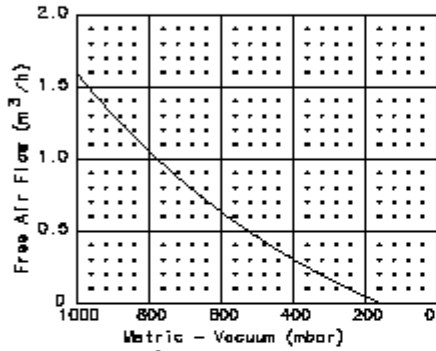

PRODUCT SPECIFICATION

GAST

A UNIT OF ~~DEX~~ CORPORATION
BENTON HARBOR, MI U.S.A.

					PART NUMBER RTD491		REV. A
1275	<70 dB(A)	*C	20% - 80%	14.38 LBS. 6.54 kg.			
V	HP.	kW	Hz.	A	MODEL NO. DOA-V502-BN		
220/240	1/8	0.09	50	1.9/2.2			

NOTES:

1. ALL DIMENSIONS ARE FOR REF. USE ONLY.
2. PRODUCT DIMENSIONS: U.S. IMPERIAL (inches), METRIC (mm).
3. TECHNICAL DATA SUBJECT TO CHANGE WITHOUT NOTICE.
4. ENVIRONMENT: CLEAN DUST FREE.

PRODUCT SPECIFICATION					GAST A UNIT OF DEX CORPORATION BENTON HARBOR, MI U.S.A.	
1575	< 70 dBA	*C	20% - 80%	14.38 LBS. 6.54 KG	RTD564	A
V	HP.	KW	Hz.	A	MODEL NUMBER	
115	1/8	0.9	60	4.2	DOA-P704-AA	

- NOTES:
 1. ALL DIMENSIONS ARE FOR REF. USE ONLY.
 2. PRODUCT DIMENSIONS: U.S. IMPERIAL (inches), METRIC (mm).
 3. TECHNICAL DATA SUBJECT TO CHANGE WITHOUT NOTICE.
 4. ENVIRONMENT: CLEAN DUST FREE.