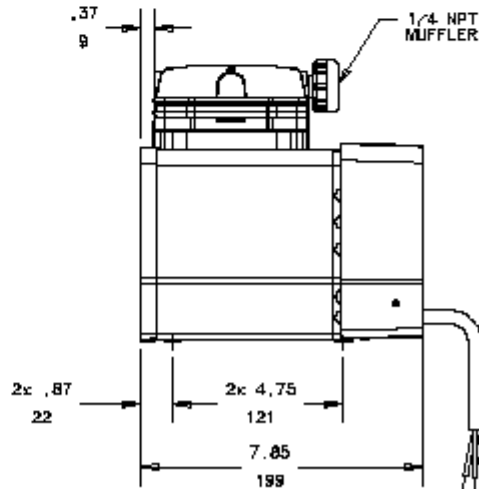

PRODUCT SPECIFICATION

GAST

A UNIT OF ~~DEX~~ CORPORATION
BENTON HARBOR, MI U.S.A.

					PART NUMBER RTD491		REV. A
1275	<70 dB(A)	*C	20% - 80%	14.38 LBS. 6.54 kg.			
V	HP.	kW	Hz.	A	MODEL NO. DOA-V502-BN		
220/240	1/8	0.09	50	1.9/2.2			

NOTES:

1. ALL DIMENSIONS ARE FOR REF. USE ONLY.
2. PRODUCT DIMENSIONS: U.S. IMPERIAL (inches), METRIC (mm).
3. TECHNICAL DATA SUBJECT TO CHANGE WITHOUT NOTICE.
4. ENVIRONMENT: CLEAN DUST FREE.

PRODUCT SPECIFICATION					GAST A UNIT OF DEX CORPORATION BENTON HARBOR, MI U.S.A.	
1575	< 70 dBA	*C	20% - 80%	14.38 LBS. 6.54 KG	RTD564	A
V	HP.	KW	Hz.	A	MODEL NUMBER	
115	1/8	0.9	60	4.2	DOA-P704-AA	

- NOTES:
 1. ALL DIMENSIONS ARE FOR REF. USE ONLY.
 2. PRODUCT DIMENSIONS: U.S. IMPERIAL (inches), METRIC (mm).
 3. TECHNICAL DATA SUBJECT TO CHANGE WITHOUT NOTICE.
 4. ENVIRONMENT: CLEAN DUST FREE.