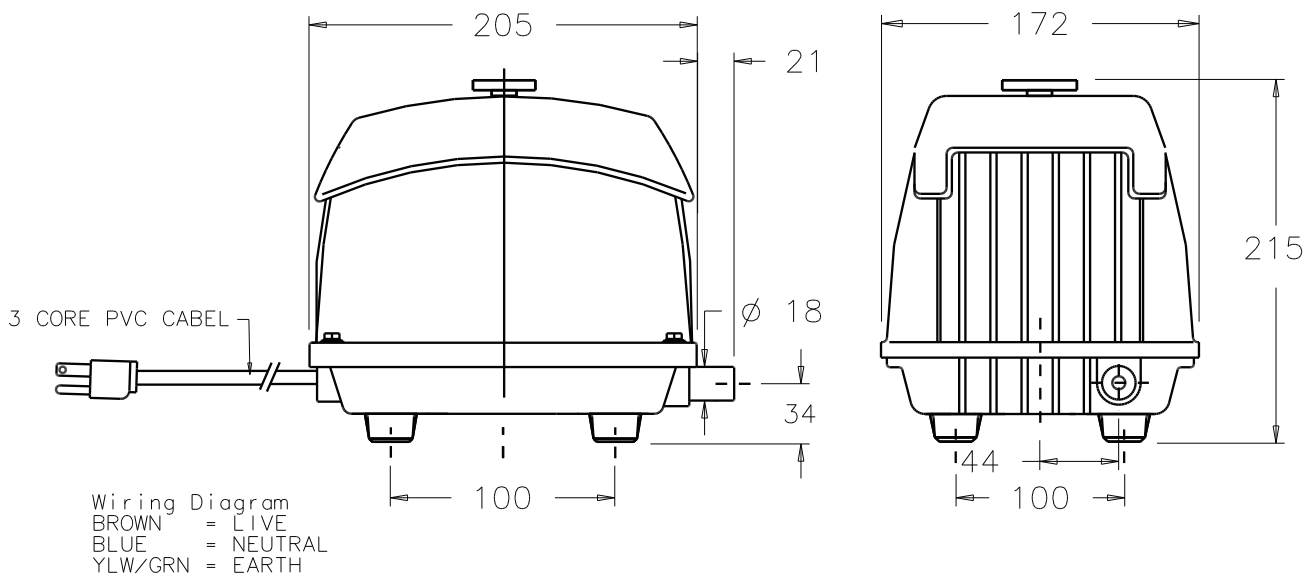

<52 dBA

°C

20-80

6.3 kg

Dimensions/Dimensioner (mm)

NOTE: TECHNICAL DATA SUBJECT TO CHANGE WITHOUT NOTICE.

Gast Manufacturing Co Ltd. A Unit of IDEX Corporation, Beech House, Knaves Beech Business Centre, Loudwater, High Wycombe, Bucks, HP10 9SD. England. +44-(0)1628 Tel: 551500 Fax: 551590
Gast Manufacturing Co. A Unit of IDEX Corporation, post office box 97 Benton Harbor, Michigan USA phone: (269) 926-6171 fax: (269) 925-8288