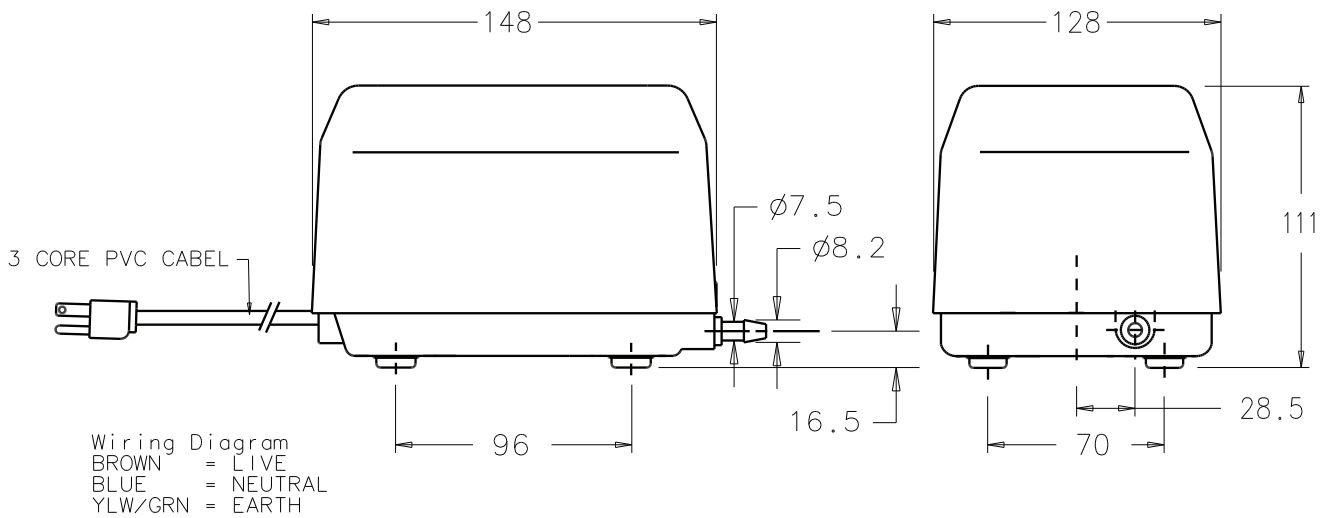

20-80

2.4 kg

Performance/Rendimiento/Prestanda

PRESSURE = bar

Dimensions/Dimensioner (mm)

NOTE: TECHNICAL DATA SUBJECT TO CHANGE WITHOUT NOTICE.

<45 dBA

+5 °C

20-80

2.4 kg

Dimensions/Dimensioner (mm)

NOTE: TECHNICAL DATA SUBJECT TO CHANGE WITHOUT NOTICE.