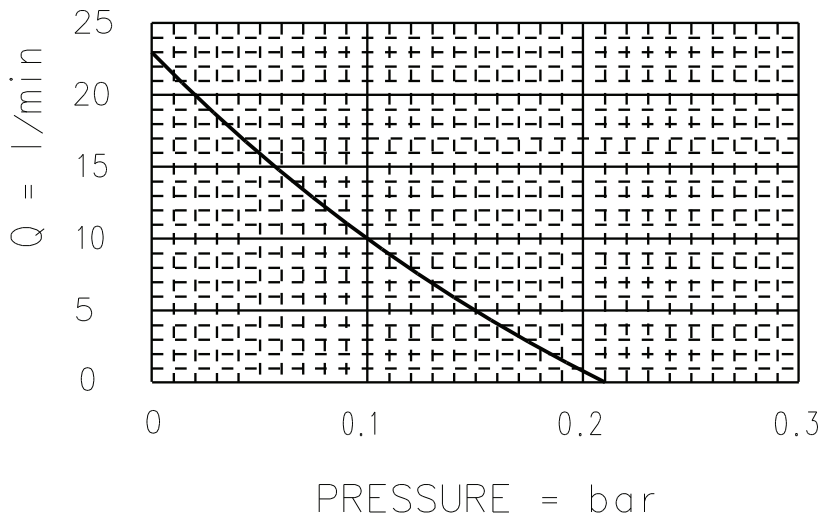

Specification/Specification/Especificacion/Specifikasjon

Model/Modelo/Modelo/Modell

GAST
A UNIT OF IDEX CORPORATION

PART NO.: VTD120

REV.: C

Ref	V	A	W	Hz
DDL8-101	120	.16	9.0	60

Performance/Rendimiento/Prestanda

<45 dBA

+5 °C

20-80

2.4 kg

Dimensions/Dimensioner (mm)