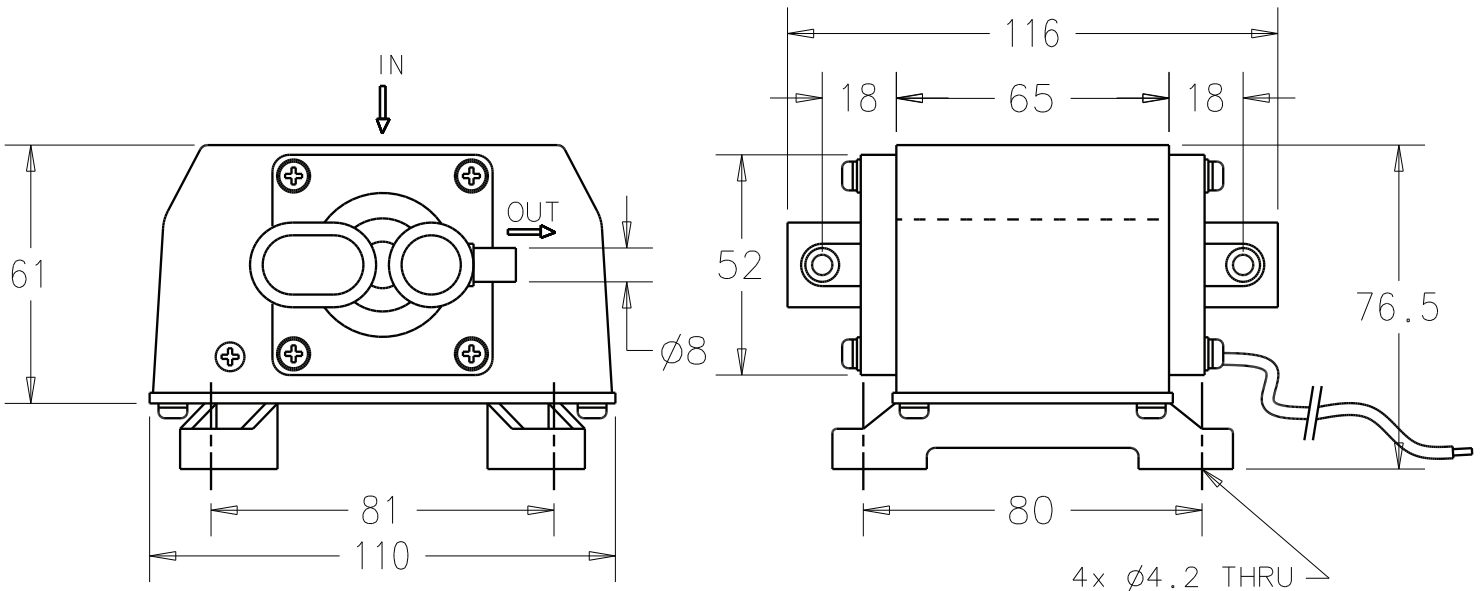

20-80

1.1 kg

Performance/Rendimiento/Prestanda

Dimensions/Dimensioner (mm)

NOTE: TECHNICAL DATA SUBJECT TO CHANGE WITHOUT NOTICE.

Gast Manufacturing Co Ltd. A Unit of IDEX Corporation, Beech House, Knaves Beech Business Centre, Loudwater, High Wycombe, Bucks, HP10 9SD. England. +44-(0)1628 Tel: 551500 Fax: 551590  
Gast Manufacturing Co. A Unit of IDEX Corporation, post office box 97 Benton Harbor, Michigan USA phone: (269) 926-6171 fax: (269) 925-8288