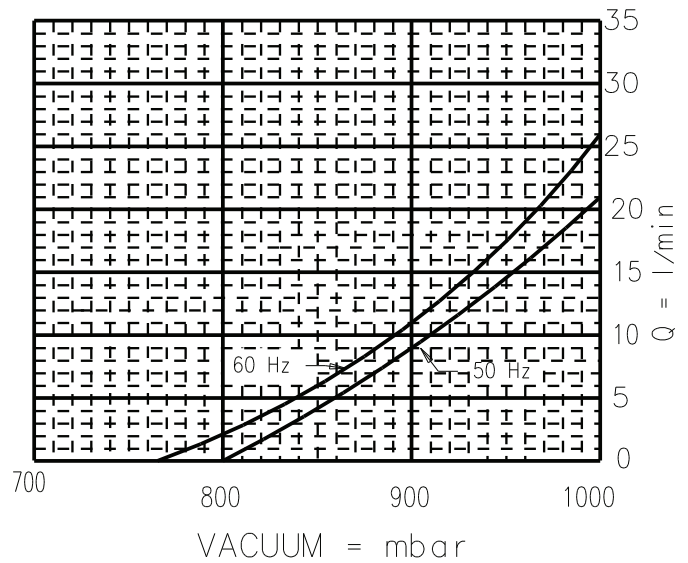

Specification/Specification/Especificacion/Specifikation

Model/Modelo/Modello

GAST
A UNIT OF IDEX CORPORATION

PART NO.: VTD138

REV.: D

Ref	V	A	W	Hz
DDL8BS-101	120	.17	11	60
	100-110	.19	9.0	50

Performance/Rendimiento/Prestanda

Dimensions/Dimensioner (mm)

NOTE: TECHNICAL DATA SUBJECT TO CHANGE WITHOUT NOTICE.

Gast Manufacturing Co Ltd. A Unit of IDEX Corporation, Beech House, Knaves Beech Business Centre, Loudwater, High Wycombe, Bucks, HP10 9SD. England. +44-(0)1628 Tel: 551500 Fax: 551590
Gast Manufacturing Co. A Unit of IDEX Corporation, post office box 97 Benton Harbor, Michigan USA phone: (269) 926-6171 fax: (269) 925-8288