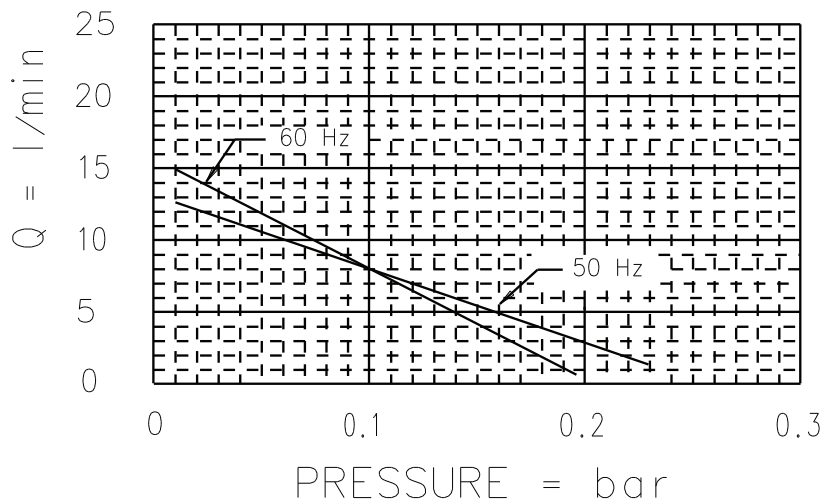

Specification/Specification/Especificacion/Specifikasjon

Model/Modelo/Modello

GAST
A UNIT OF IDEX CORPORATION

PART NO.: VTD113

REV.: C

Ref	V	A	W	Hz
DDL8B-501	230	0.09	9.1	60
DDL8B-804	230	0.09	7	50

<40 dBA

°C

20-80

1.1 kg

Performance/Rendimiento/Prestanda