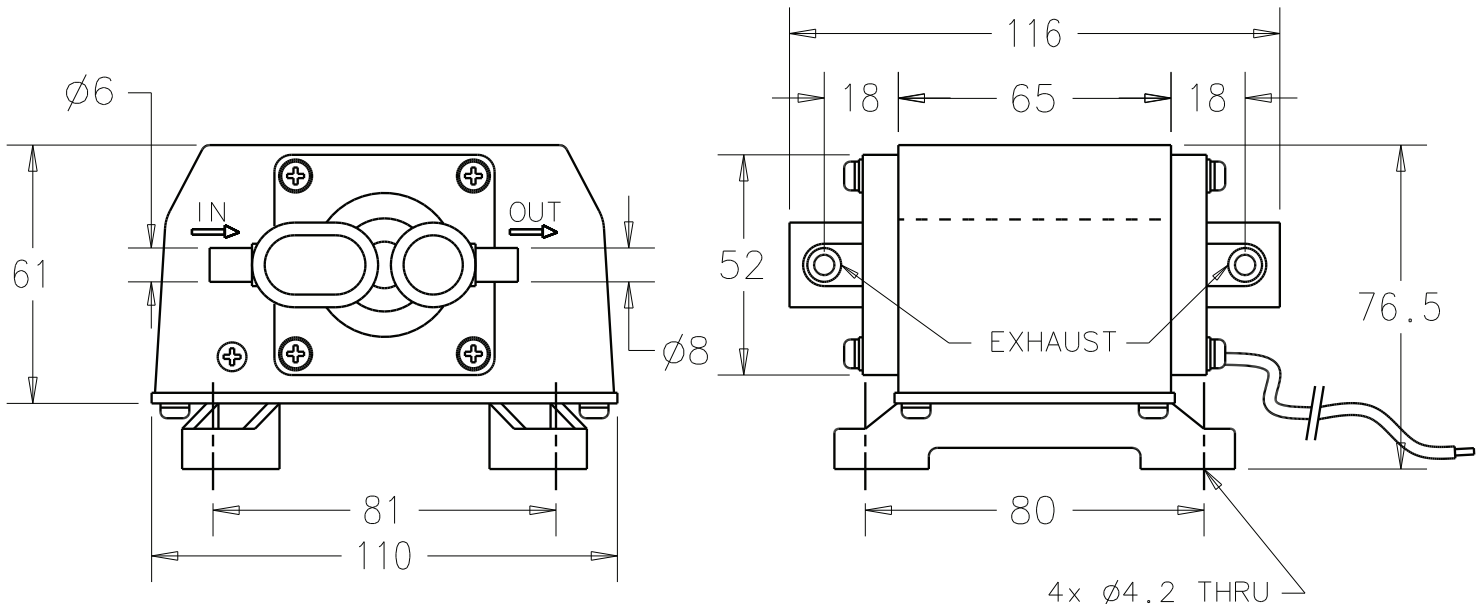

Dimensions/Dimensioner (mm)