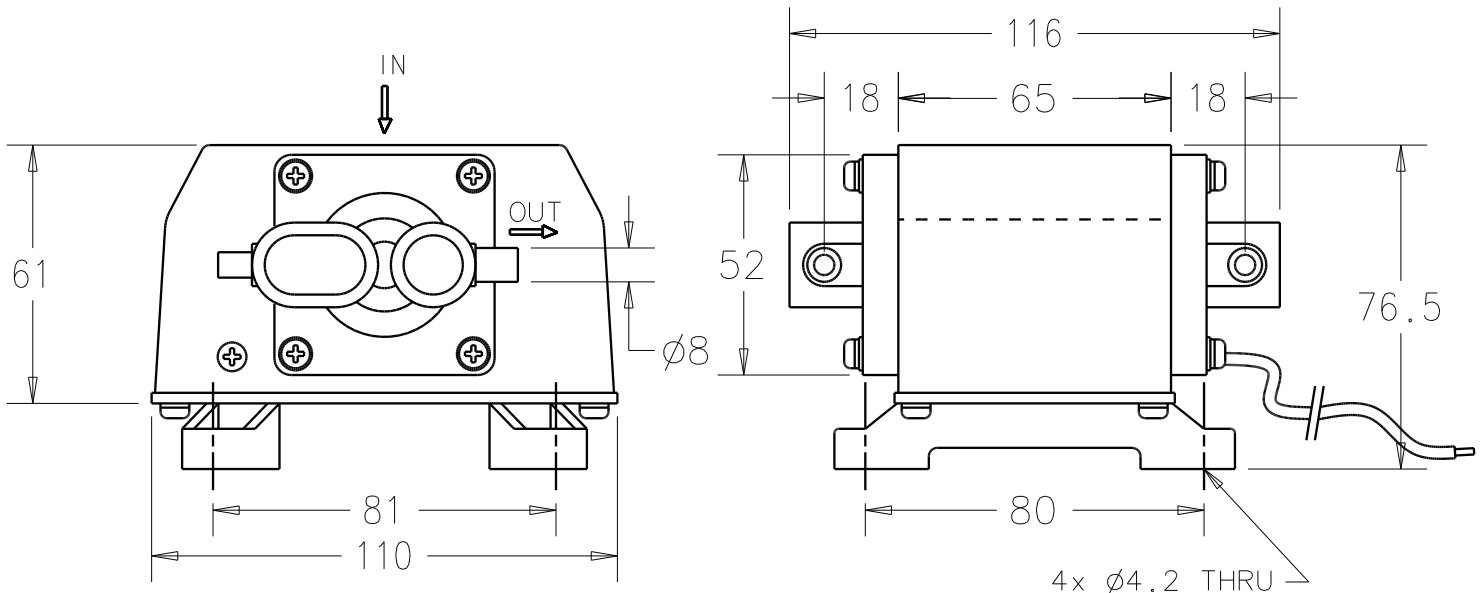

<40 dBA

°C

20-80

1.1 kg

Performance/Rendimiento/Prestanda

Dimensions/Dimensioner (mm)

NOTE: TECHNICAL DATA SUBJECT TO CHANGE WITHOUT NOTICE.

Gast Manufacturing Co Ltd. A Unit of IDEX Corporation, Beech House, Knaves Beech Business Centre, Loudwater, High Wycombe, Bucks, HP10 9SD. England. +44-(0)1628 Tel: 551500 Fax: 551590  
Gast Manufacturing Co. A Unit of IDEX Corporation, post office box 97 Benton Harbor, Michigan USA phone: (269) 926-6171 fax: (269) 925-8288