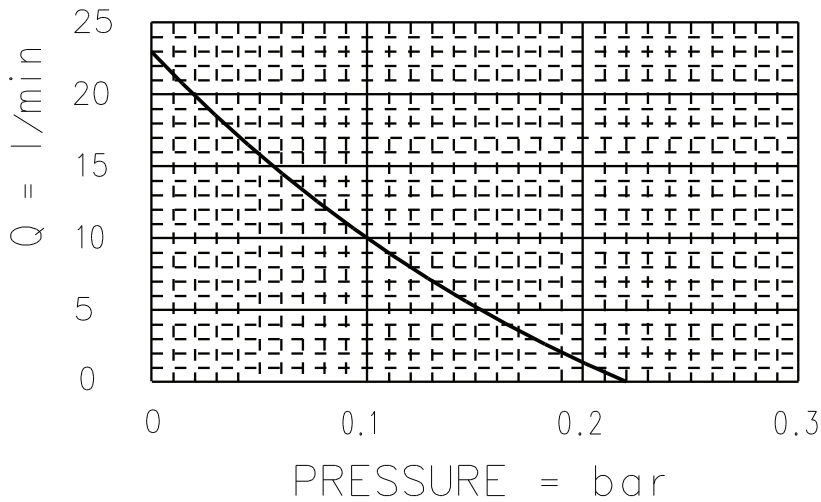

Specification/Specification/Especificacion/Specifikasjon

Model/Modelo/Modello

GAST
A UNIT OF IDEX CORPORATION

PART NO.: VTD112

REV.: D

Ref	V	A	W	Hz
DDL8B-101	120	.17	14	60

<40 dBA

+5 °C

20-80

1.1 kg

Performance/Rendimiento/Prestanda