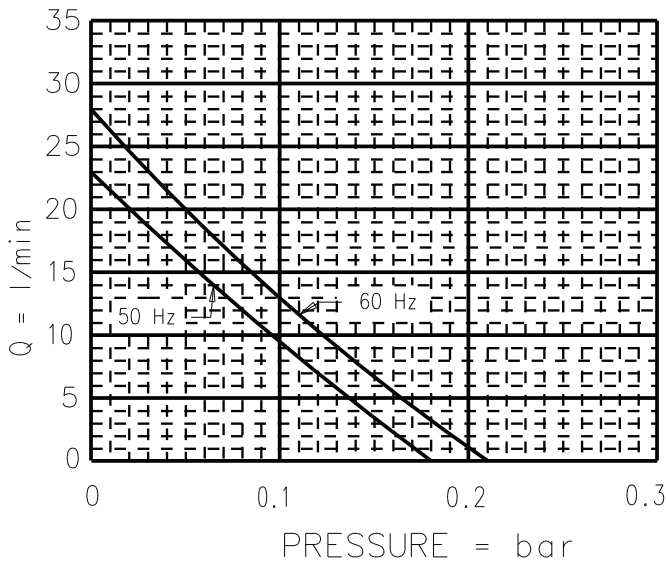

Specification/Specification/Especificacion/Specifikation

Model/Modelo/Modello

GAST
A UNIT OF IDEX CORPORATION

PART NO.: VTD138

REV.: D

Ref	V	A	W	Hz
DDL8BS-101	120	.17	11	60
	100-110	.19	9.0	50

Performance/Rendimiento/Prestanda

Dimensions/Dimensioner (mm)

NOTE: TECHNICAL DATA SUBJECT TO CHANGE WITHOUT NOTICE.

Gast Manufacturing Co Ltd. A Unit of IDEX Corporation, Beech House, Knaves Beech Business Centre, Loudwater, High Wycombe, Bucks, HP10 9SD. England. +44-(0)1628 Tel: 551500 Fax: 551590
Gast Manufacturing Co. A Unit of IDEX Corporation, post office box 97 Benton Harbor, Michigan USA phone: (269) 926-6171 fax: (269) 925-8288