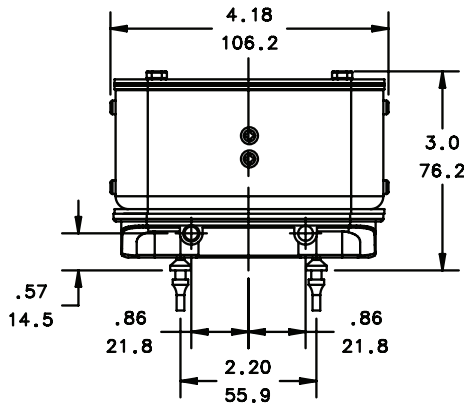

20-80

.88 kg

Performance/Rendimiento/Prestanda

Dimensions/Dimensioner INCH

NOTE: TECHNICAL DATA SUBJECT TO CHANGE WITHOUT NOTICE.

Gast Manufacturing Co Ltd. A Unit of IDEX Corporation, Beech House, Knaves Beech Business Centre, Loudwater, High Wycombe, Bucks, HP10 9SD. England. +44-(0)1628 Tel: 551500 Fax: 551590
Gast Manufacturing Co. A Unit of IDEX Corporation, post office box 97 Benton Harbor, Michigan USA phone: (269) 926-6171 fax: (269) 925-8288

33 dBA

+5 °C

20-80

.88 kg

Performance/Rendimiento/Prestanda

PRESSURE = bar

PRESSURE = mbar

Dimensions/Dimensioner $\frac{\text{INCH}}{\text{MM}}$