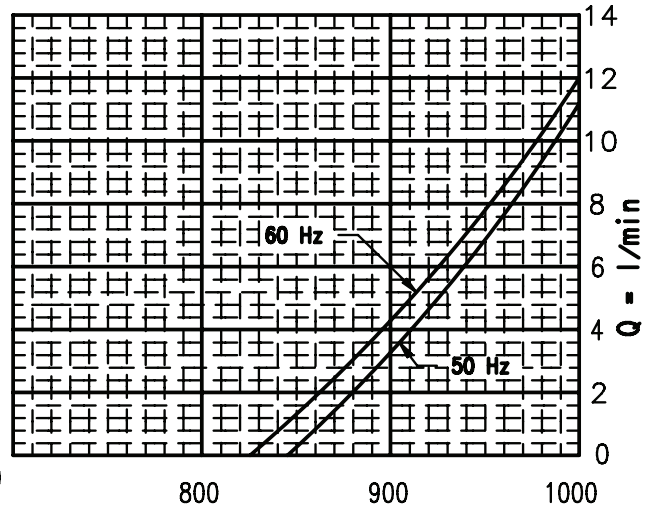

PART NO.: VTD149

REV.: C

Ref	V	A	W	Hz
DDL5-501	230	.09/.05	10/8	50/60
DDL5-801	230	.09/.05	10/8	50/60

33 dBA

+5 °C to +40 °C
20-80

.88 kg

Performance/Rendimiento/Prestanda

Dimensions/Dimensioner

33 dBA

+5 °C

20-80

.88 kg

Performance/Rendimiento/Prestanda

PRESSURE = bar

PRESSURE = mbar

Dimensions/Dimensioner $\frac{\text{INCH}}{\text{MM}}$