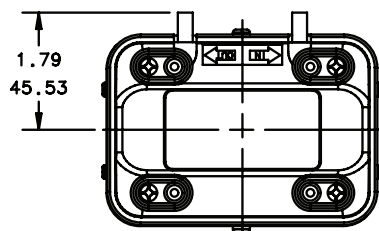

20-80

.88 kg

Performance/Rendimiento/Prestanda

Dimensions/Dimensioner INCH

NOTE: TECHNICAL DATA SUBJECT TO CHANGE WITHOUT NOTICE.

Gast Manufacturing Co Ltd. A Unit of IDEX Corporation, Beech House, Knaves Beech Business Centre, Loudwater, High Wycombe, Bucks, HP10 9SD. England. +44-(0)1628 Tel: 551500 Fax: 551590
Gast Manufacturing Co. A Unit of IDEX Corporation, post office box 97 Benton Harbor, Michigan USA phone: (269) 926-6171 fax: (269) 925-8288