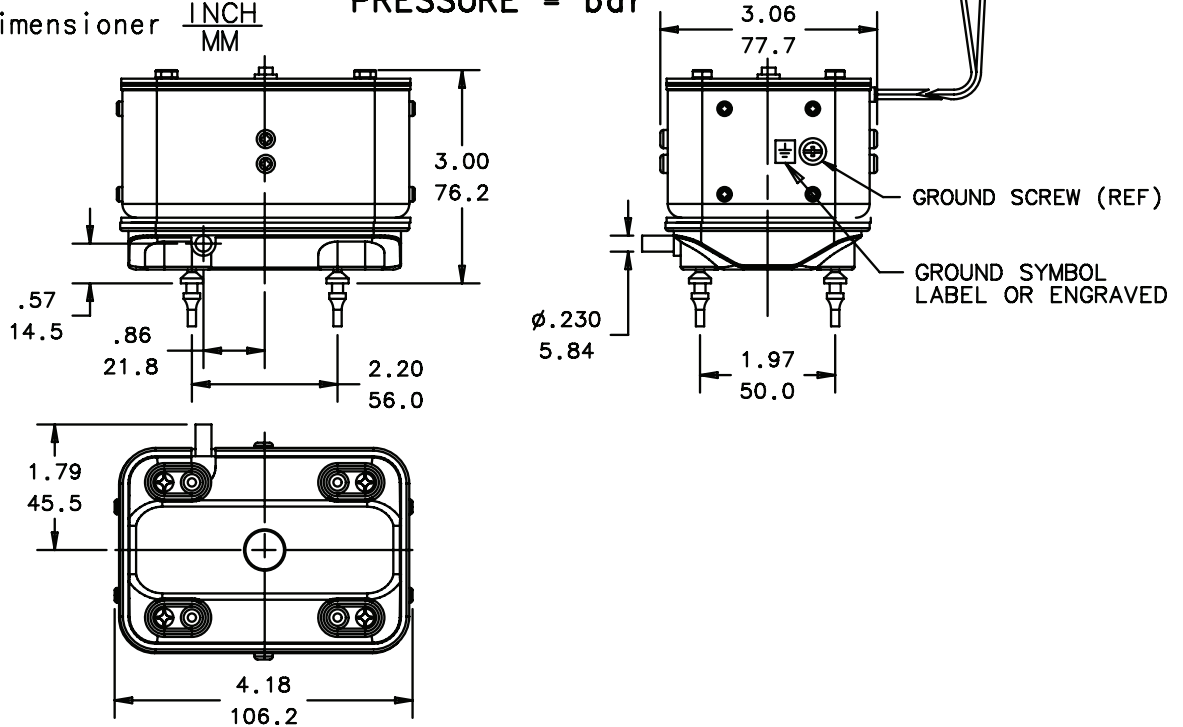

Dimensions/Dimensioner INCH MM

PRESSURE = bar

NOTE: TECHNICAL DATA SUBJECT TO CHANGE WITHOUT NOTICE.

Specification/Specification/Especificacion/Specifikation

Model/Modèle/Modelo/Modell

GAST
A UNIT OF IDEX CORPORATION

PART NO.: VTD149

REV.: C

Ref	V	A	W	Hz
DDL5-501	230	.09/.05	10/8	50/60
DDL5-801	230	.09/.05	10/8	50/60

33 dBA

+5 °C to +40 °C
20-80

.88 kg

Performance/Rendimiento/Prestanda

Dimensions/Dimensioner

20-80

.88 kg

Performance/Rendimiento/Prestanda

Dimensions/Dimensioner INCH

NOTE: TECHNICAL DATA SUBJECT TO CHANGE WITHOUT NOTICE.

Gast Manufacturing Co Ltd. A Unit of IDEX Corporation, Beech House, Knaves Beech Business Centre, Loudwater, High Wycombe, Bucks, HP10 9SD. England. +44-(0)1628 Tel: 551500 Fax: 551590
Gast Manufacturing Co. A Unit of IDEX Corporation, post office box 97 Benton Harbor, Michigan USA phone: (269) 926-6171 fax: (269) 925-8288