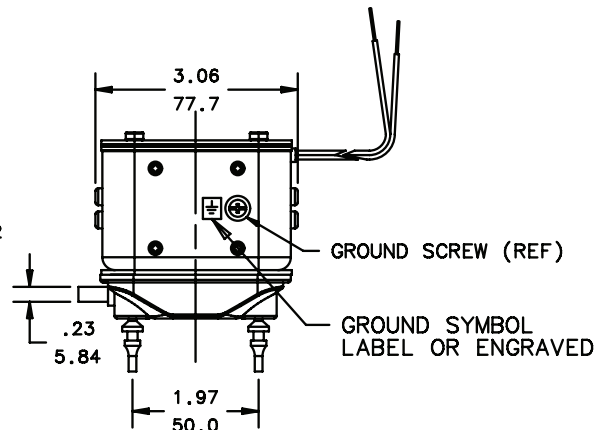

PART NO.: VTD149

REV.: C

Ref	V	A	W	Hz
DDL5-501	230	.09/.05	10/8	50/60
DDL5-801	230	.09/.05	10/8	50/60

33 dBA

+5 °C to +40 °C
20-80

.88 kg

Performance/Rendimiento/Prestanda

Dimensions/Dimensioner

20-80

.88 kg

Performance/Rendimiento/Prestanda

Dimensions/Dimensioner INCH

NOTE: TECHNICAL DATA SUBJECT TO CHANGE WITHOUT NOTICE.

Gast Manufacturing Co Ltd. A Unit of IDEX Corporation, Beech House, Knaves Beech Business Centre, Loudwater, High Wycombe, Bucks, HP10 9SD. England. +44-(0)1628 Tel: 551500 Fax: 551590
Gast Manufacturing Co. A Unit of IDEX Corporation, post office box 97 Benton Harbor, Michigan USA phone: (269) 926-6171 fax: (269) 925-8288