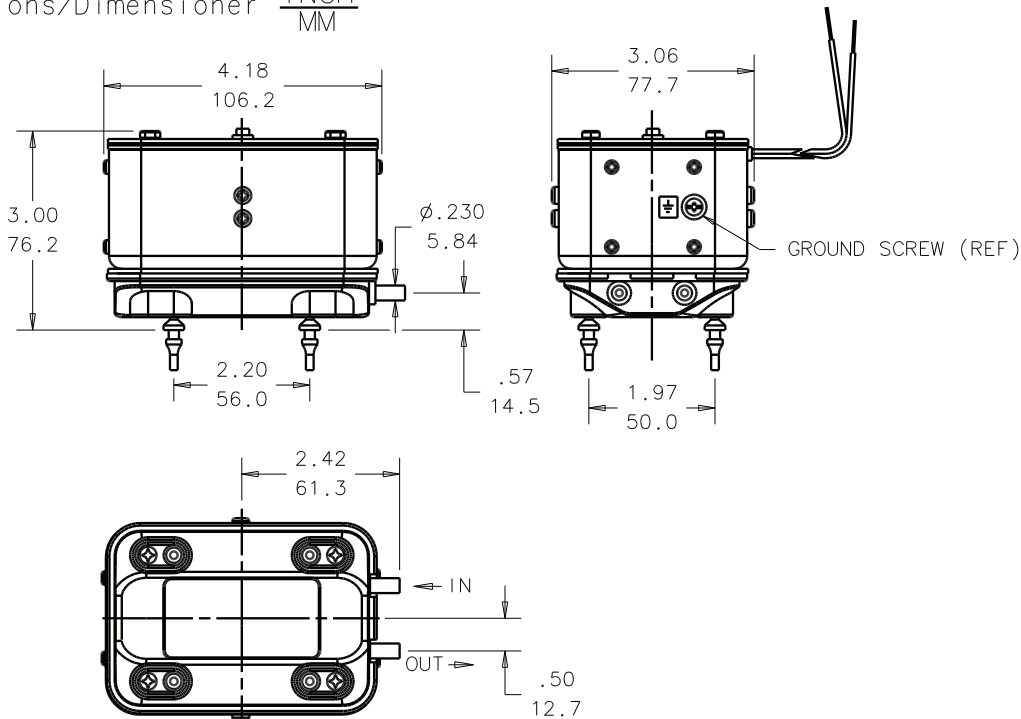

20-80

.88 kg

Performance/Rendimiento/Prestanda

Dimensions/Dimensioner $\frac{\text{INCH}}{\text{MM}}$

NOTE: TECHNICAL DATA SUBJECT TO CHANGE WITHOUT NOTICE.

Gast Manufacturing Co Ltd. A Unit of IDEX Corporation, Beech House, Knaves Beech Business Centre,
Loudwater, High Wycombe, Bucks, HP10 9SD. England. +44-(0)1628 Tel: 551500 Fax: 551590
Gast Manufacturing Co. A Unit of IDEX Corporation, post office box 97 Benton Harbor,
Michigan USA phone: (269) 926-6171 fax: (269) 925-8288