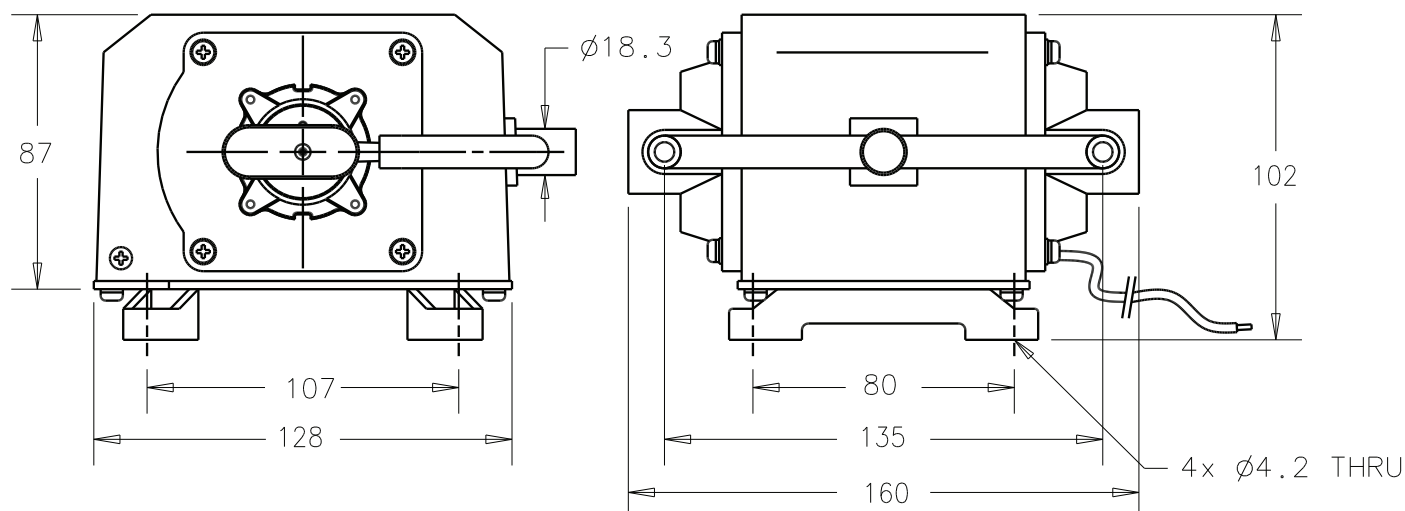

NOTE: TECHNICAL DATA SUBJECT TO CHANGE WITHOUT NOTICE.