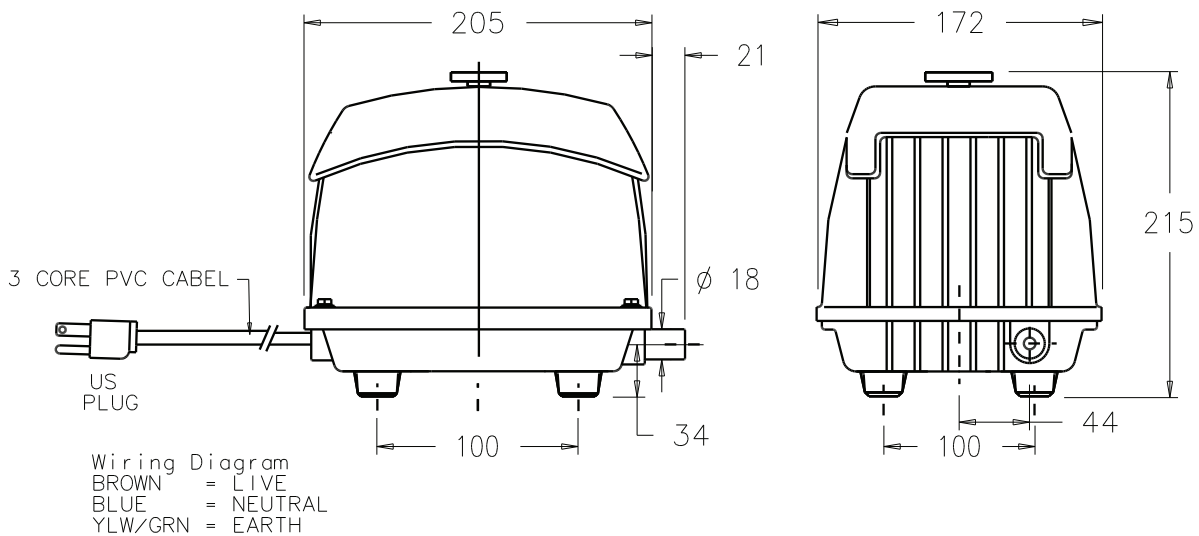

Specification/Specification/Especificacion/Specifikation

Model/Mod e/Modelo/Modell

Ref	V	A	W	Hz
DDL40-101	120	1.05	47	60

PART NO.: VTD126

REV.: C

Performance/Rendimiento/Prestanda

N/A <41 dBA

°C

20-80

5.4 kg

Dimensions/Dimensioner (mm)

PRESSURE = bar

NOTE: TECHNICAL DATA SUBJECT TO CHANGE WITHOUT NOTICE.

Specification/Specification/Especificacion/Specifikation

Model/Modelo/Modelo/Modell

GAST
A UNIT OF IDEX CORPORATION

Dimensions/Dimensioner (mm)

NOTE: TECHNICAL DATA SUBJECT TO CHANGE WITHOUT NOTICE.

Specification/Specification/Especificacion/Specifikation

Model/Modelo/Modelo/Modelo

GAST
A UNIT OF IDEX CORPORATION

PART NO.: VTD146