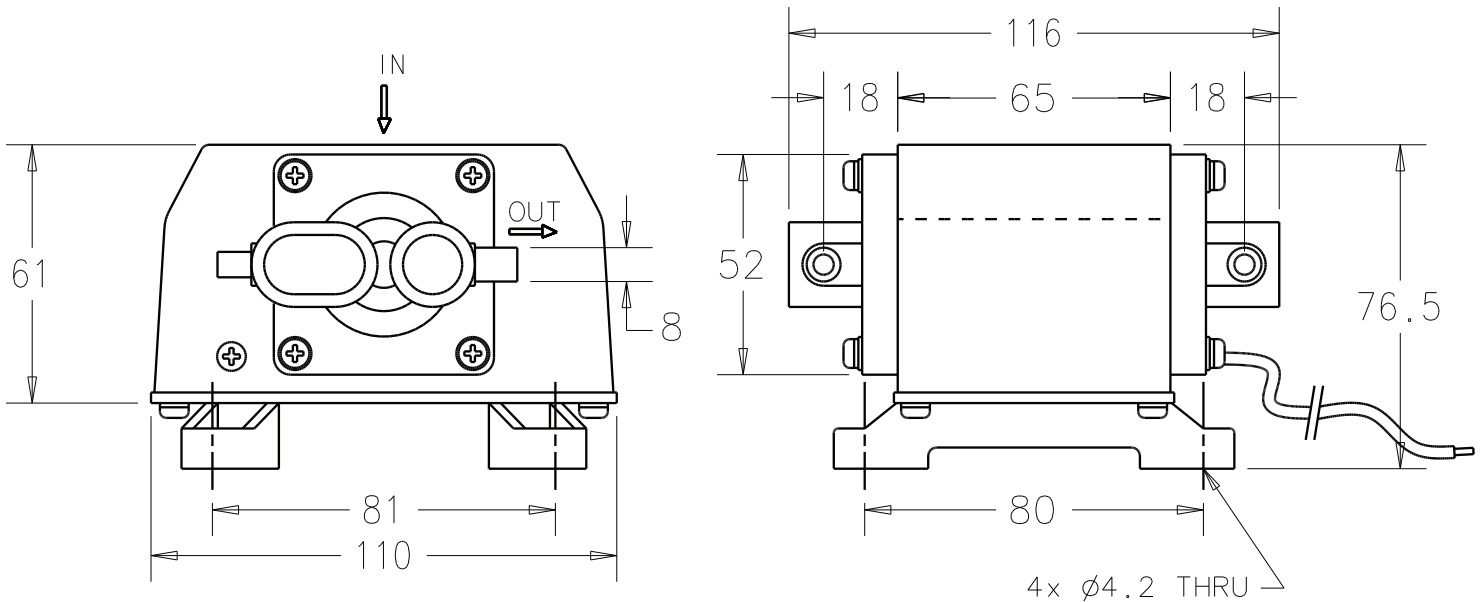

+5 °C

20-80

1.1 kg

Performance/Rendimiento/Prestanda

Dimensions/Dimensioner (mm)

NOTE: TECHNICAL DATA SUBJECT TO CHANGE WITHOUT NOTICE.

Gast Manufacturing Co Ltd. A Unit of IDEX Corporation, Beech House, Knaves Beech Business Centre, Loudwater, High Wycombe, Bucks, HP10 9SD. England. +44-(0)1628 Tel: 551500 Fax: 551590
Gast Manufacturing Co. A Unit of IDEX Corporation, post office box 97 Benton Harbor, Michigan USA phone: (269) 926-6171 fax: (269) 925-8288