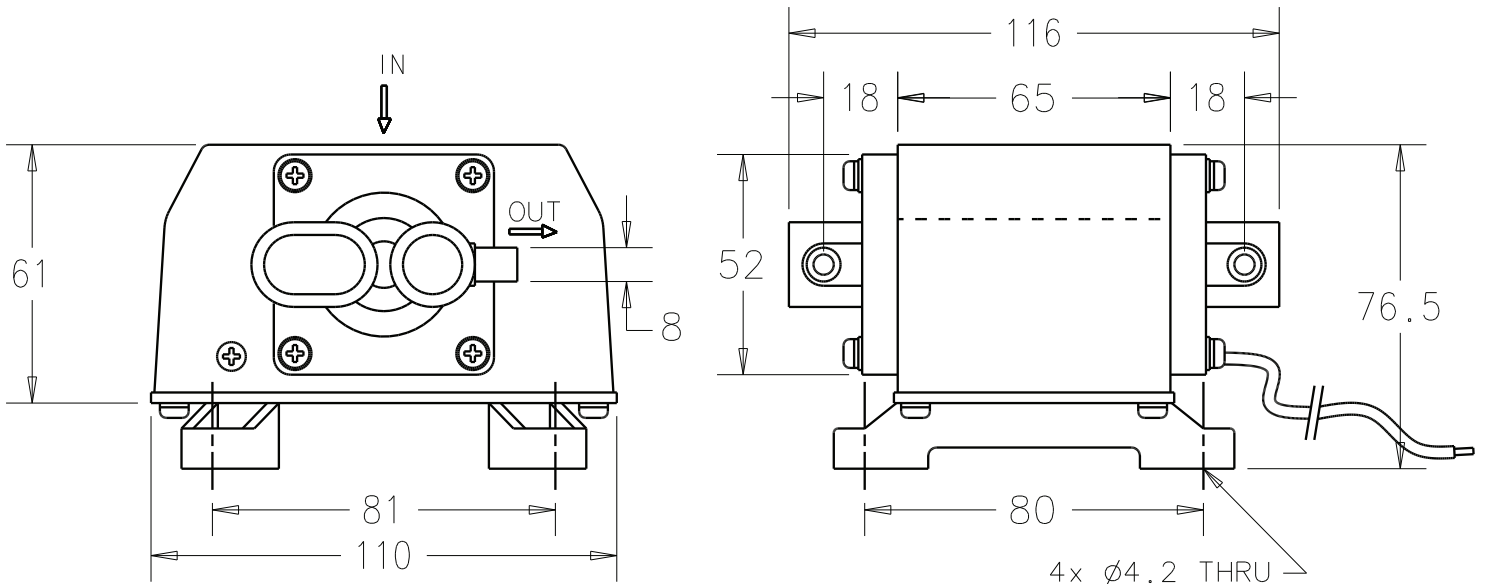

20-80

1.1 kg

Performance/Rendimiento/Prestanda

Dimensions/Dimensioner (mm)

NOTE: TECHNICAL DATA SUBJECT TO CHANGE WITHOUT NOTICE.

Gast Manufacturing Co Ltd. A Unit of IDEX Corporation, Beech House, Knaves Beech Business Centre, Loudwater, High Wycombe, Bucks, HP10 9SD. England. +44-(0)1628 Tel: 551500 Fax: 551590
Gast Manufacturing Co. A Unit of IDEX Corporation, post office box 97 Benton Harbor, Michigan USA phone: (269) 926-6171 fax: (269) 925-8288