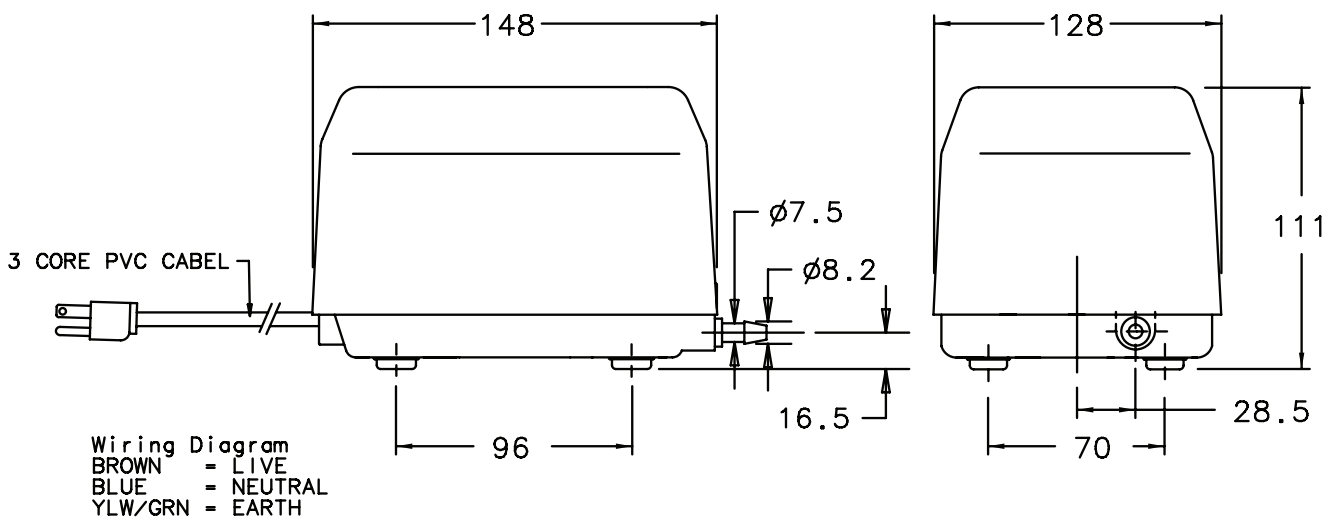

Specification/Specification/Especificacion/Specifikation

Model/Modèle/Modelo/Modell

GAST
A UNIT OF IDEX CORPORATION

PART NO.: VTD122

REV.: C

Ref	V	A	W	Hz
DDL15-101	120	.40	19	60

Performance/Rendimiento/Prestanda

<40 dBA

20-80

2.4 kg

Dimensions/Dimensioner (mm)

NOTE: TECHNICAL DATA SUBJECT TO CHANGE WITHOUT NOTICE.

Gast Manufacturing Co Ltd. A Unit of IDEX Corporation, Beech House, Knaves Beech Business Centre, Loudwater, High Wycombe, Bucks, HP10 9SD, England. +44-(0)1628 Tel: 551500 Fax: 551590
 Gast Manufacturing Co. A Unit of IDEX Corporation, post office box 97 Benton Harbor, Michigan USA phone: (269) 926-6171 fax: (269) 925-8288

Specification/Specification/Especificacion/Specifikation

Model/Modelo/Modelo/Modell

GAST
A UNIT OF IDEX CORPORATION

PART NO.: VTD114

REV.: C

Ref	V	A	W	Hz
DDL15B-101	120	.40	22	60

<45 dBA

+5 °C

20-80

1.1 kg

Performance/Rendimiento/Prestanda

Dimensions/Dimensioner (mm)

NOTE: TECHNICAL DATA SUBJECT TO CHANGE WITHOUT NOTICE.

Gast Manufacturing Co Ltd. A Unit of IDEX Corporation, Beech House, Knaves Beech Business Centre, Loudwater, High Wycombe, Bucks, HP10 9SD. England. +44-(0)1628 Tel: 551500 Fax: 551590
Gast Manufacturing Co. A Unit of IDEX Corporation, post office box 97 Benton Harbor, Michigan USA phone: (269) 926-6171 fax: (269) 925-8288