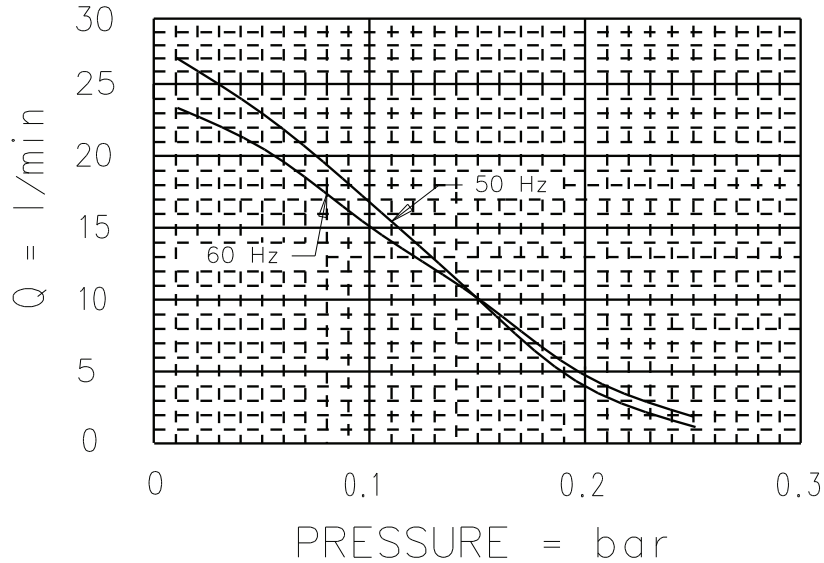

+5 °C

20-80

1.1 kg

Performance/Rendimiento/Prestanda

Dimensions/Dimensioner (mm)

NOTE: TECHNICAL DATA SUBJECT TO CHANGE WITHOUT NOTICE.

Gast Manufacturing Co Ltd. A Unit of IDEX Corporation, Beech House, Knaves Beech Business Centre, Loudwater, High Wycombe, Bucks, HP10 9SD. England. +44-(0)1628 Tel: 551500 Fax: 551590
Gast Manufacturing Co. A Unit of IDEX Corporation, post office box 97 Benton Harbor, Michigan USA phone: (269) 926-6171 fax: (269) 925-8288