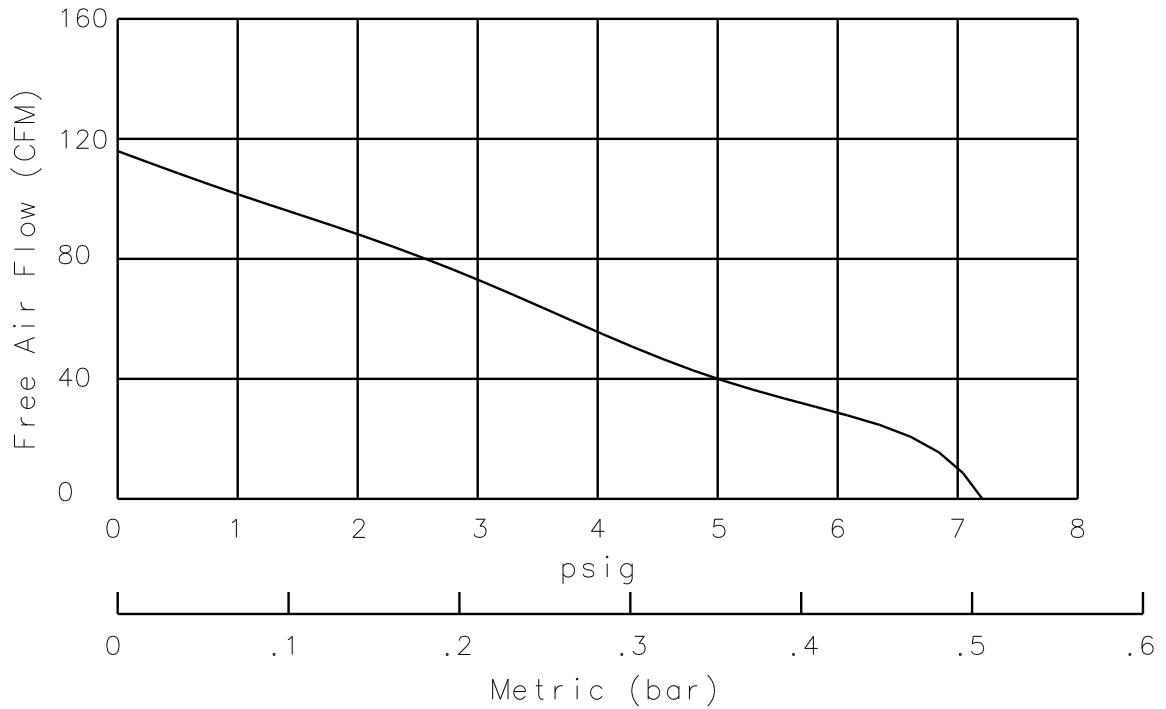

NOTES:

1. PRODUCT DIMENSIONS: ALL DIMENSIONS ARE REFERENCE ONLY.
2. TECHNICAL DATA SUBJECT TO CHANGE WITHOUT NOTICE.

PERFORMANCE

DIMENSIONS (mm)

3 CORE PVC CABEL

PRODUCT SPECIFICATION				PART NUMBER: VTD197	REV. B	GAST A UNIT OF LEX CORPORATION BENTON HARBOR, MI U.S.A. P.O. Box 97 Ph: 269-926-6171 Fax: 269-925-8288
				MODEL NUMBER: DBM80-801	DATE: 3-27-10	
<51 d(B)A	°C	20-80	7.1 kg.			
V	A	W	Hz			
230	0.89	77	50			