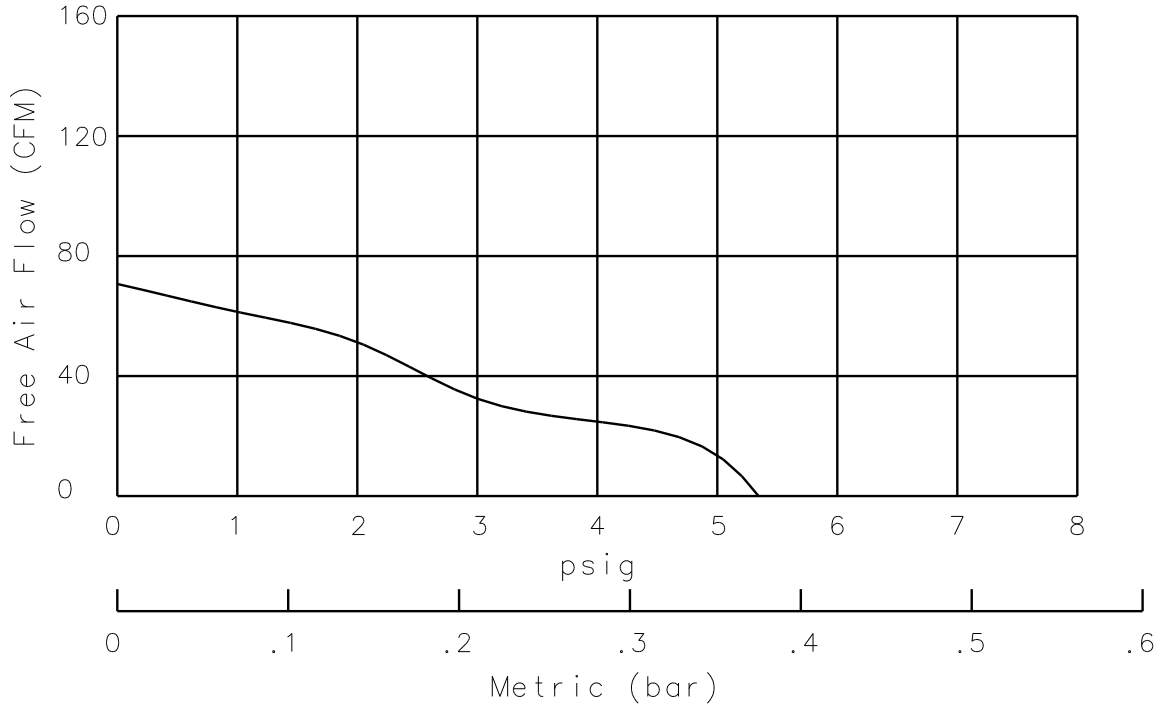

PRODUCT SPECIFICATION				PART NUMBER: VTD195	REV. B	GAST A UNIT OF ICX CORPORATION BENTON HARBOR, MI U.S.A. P.O. Box 97 Ph: 269-926-6171 Fax: 269-925-8288
				MODEL NUMBER: DBM40-801	DATE: 3-26-10	
<46 d(B)A	°C	20-80	6.1 kg.			
V	A	W	Hz			
230	0.46	43	50			

1. NOTES:
   1. PRODUCT DIMENSIONS: ALL DIMENSIONS ARE REFERENCE ONLY.
   2. TECHNICAL DATA SUBJECT TO CHANGE WITHOUT NOTICE.

PERFORMANCE