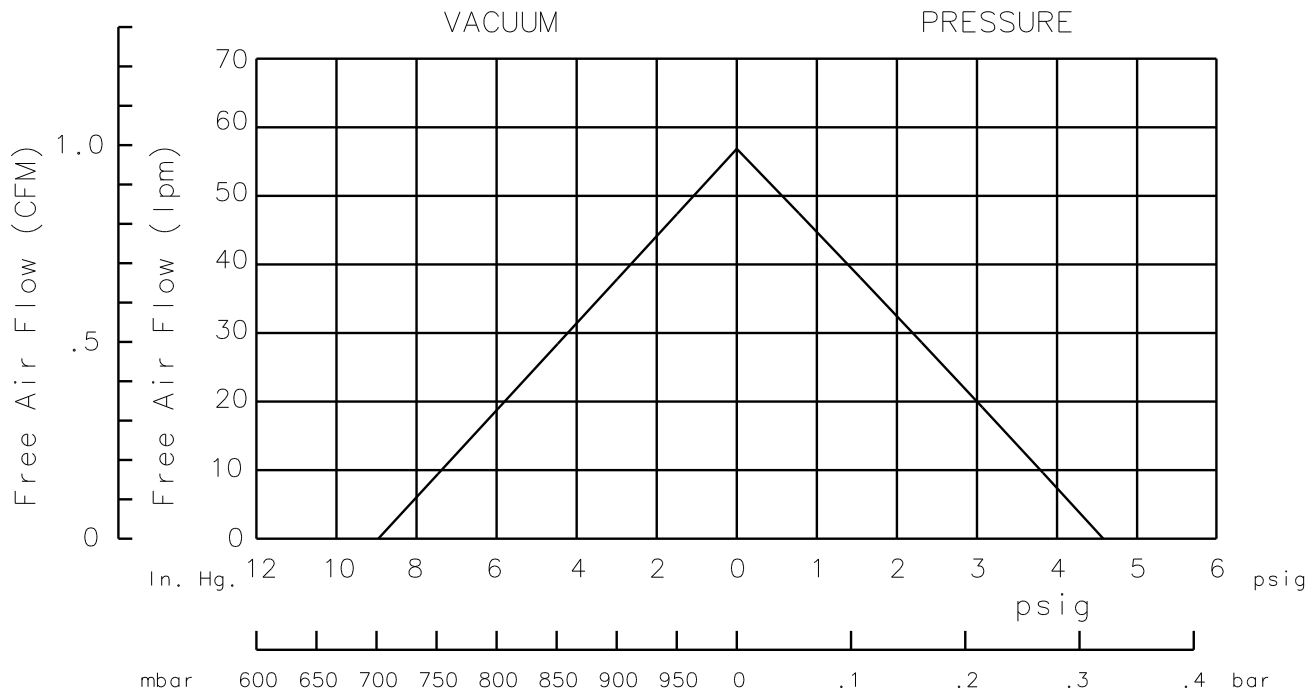

PRODUCT SPECIFICATION				PART NUMBER: VTD210	REV. A	GAST A UNIT OF DEX CORPORATION BENTON HARBOR, MI U.S.A. P.O. Box 97 Ph: 269-926-6171 Fax: 269-925-8288
				MODEL NUMBER: DBM30B-801	DATE: 4-19-10	
<48 d(B)A	°C	20-80	1.7 kg.			
V	A	W	Hz			
230	0.13	24	50			

NOTES:

1. PRODUCT DIMENSIONS: ALL DIMENSIONS ARE REFERENCE ONLY.
2. TECHNICAL DATA SUBJECT TO CHANGE WITHOUT NOTICE.

PERFORMANCE