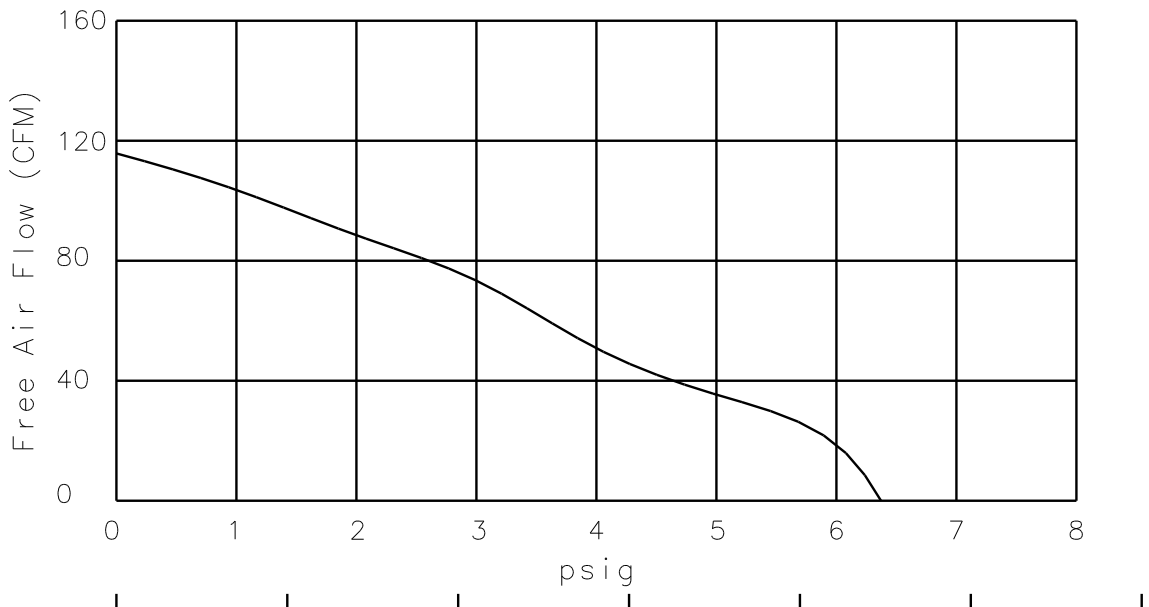

PRODUCT SPECIFICATION				PART NUMBER: VTD197	REV. B	GAST A UNIT OF LEX CORPORATION BENTON HARBOR, MI U.S.A. P.O. Box 97 Ph: 269-926-6171 Fax: 269-925-8288
				MODEL NUMBER: DBM80-801	DATE: 3-27-10	
<51 d(B)A	°C	20-80	7.1 kg.			
V	A	W	Hz			
230	0.89	77	50			

1. NOTES:
1. PRODUCT DIMENSIONS: ALL DIMENSIONS ARE REFERENCE ONLY.
  2. TECHNICAL DATA SUBJECT TO CHANGE WITHOUT NOTICE.

PERFORMANCE