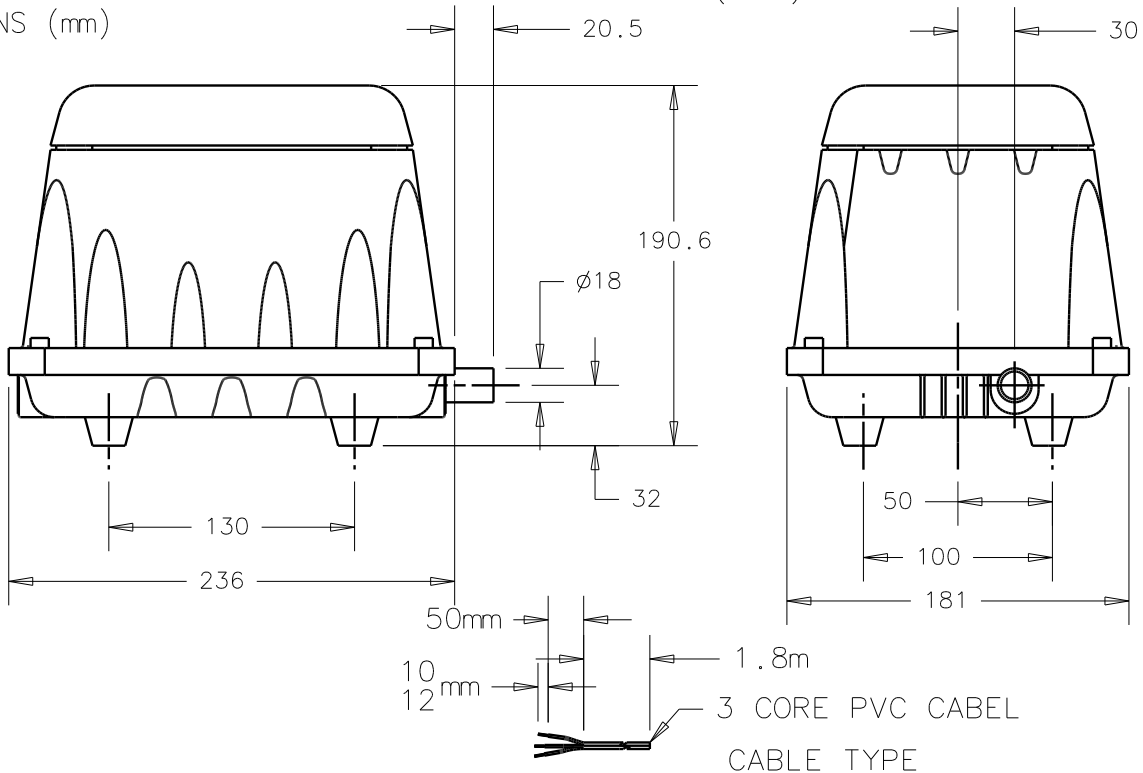

NOTES:

1. PRODUCT DIMENSIONS: ALL DIMENSIONS ARE REFERENCE ONLY.
2. TECHNICAL DATA SUBJECT TO CHANGE WITHOUT NOTICE.

PERFORMANCE

DIMENSIONS (mm)

3 CORE PVC CABEL

PRODUCT SPECIFICATION				PART NUMBER: VTD196	REV. B	GAST A UNIT OF ICX CORPORATION BENTON HARBOR, MI U.S.A. P.O. Box 97 Ph: 269-926-6171 Fax: 269-925-8288
				MODEL NUMBER: DBM60-801	DATE: 3-26-10	
<47 d(B)A	°C	20-80	7.0 kg.			
V	A	W	Hz			
230	0.6	61	50			

NOTES:

1. PRODUCT DIMENSIONS: ALL DIMENSIONS ARE REFERENCE ONLY.
2. TECHNICAL DATA SUBJECT TO CHANGE WITHOUT NOTICE.

PERFORMANCE

DIMENSIONS (mm)

PRODUCT SPECIFICATION				PART NUMBER: VTD187	REV. C	 A UNIT OF  CORPORATION	
				MODEL NUMBER: DBM80-101	DATE: 3-27-10	BENTON HARBOR, MI U.S.A. P.O. Box 97 Ph: 269-926-6171 Fax: 269-925-8288	
<51 d(B)A	°C	20-80	7.1 kg.				
V	A	W	Hz				
120	1.9	83	60				

NOTES:

1. PRODUCT DIMENSIONS: ALL DIMENSIONS ARE REFERENCE ONLY.
2. TECHNICAL DATA SUBJECT TO CHANGE WITHOUT NOTICE.

PERFORMANCE

DIMENSIONS (mm)

3 CORE PVC CABEL

PRODUCT SPECIFICATION				PART NUMBER: VTD197	REV. B	GAST A UNIT OF LEX CORPORATION BENTON HARBOR, MI U.S.A. P.O. Box 97 Ph: 269-926-6171 Fax: 269-925-8288
				MODEL NUMBER: DBM80-801	DATE: 3-27-10	
<51 d(B)A	°C	20-80	7.1 kg.			
V	A	W	Hz			
230	0.89	77	50			