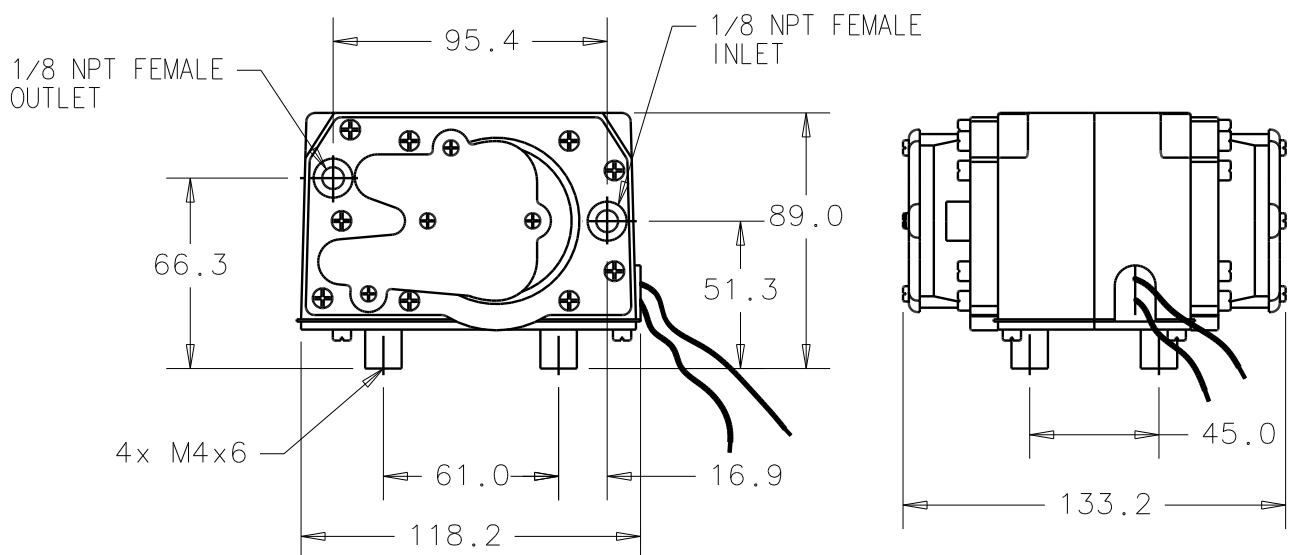

PRODUCT SPECIFICATION				PART NUMBER: VTD209	REV. A	GAST A UNIT OF DEX CORPORATION BENTON HARBOR, MI U.S.A. P.O. Box 97 Ph: 269-926-6171 Fax: 269-925-8288
				MODEL NUMBER: DBM30B-101	DATE: 4-19-10	
<48 d(B)A	°C	20-80	1.7 kg.			
V	A	W	Hz			
115	0.32	28	60			

NOTES:

1. PRODUCT DIMENSIONS: ALL DIMENSIONS ARE REFERENCE ONLY.
2. TECHNICAL DATA SUBJECT TO CHANGE WITHOUT NOTICE.

PERFORMANCE

DIMENSIONS (mm)