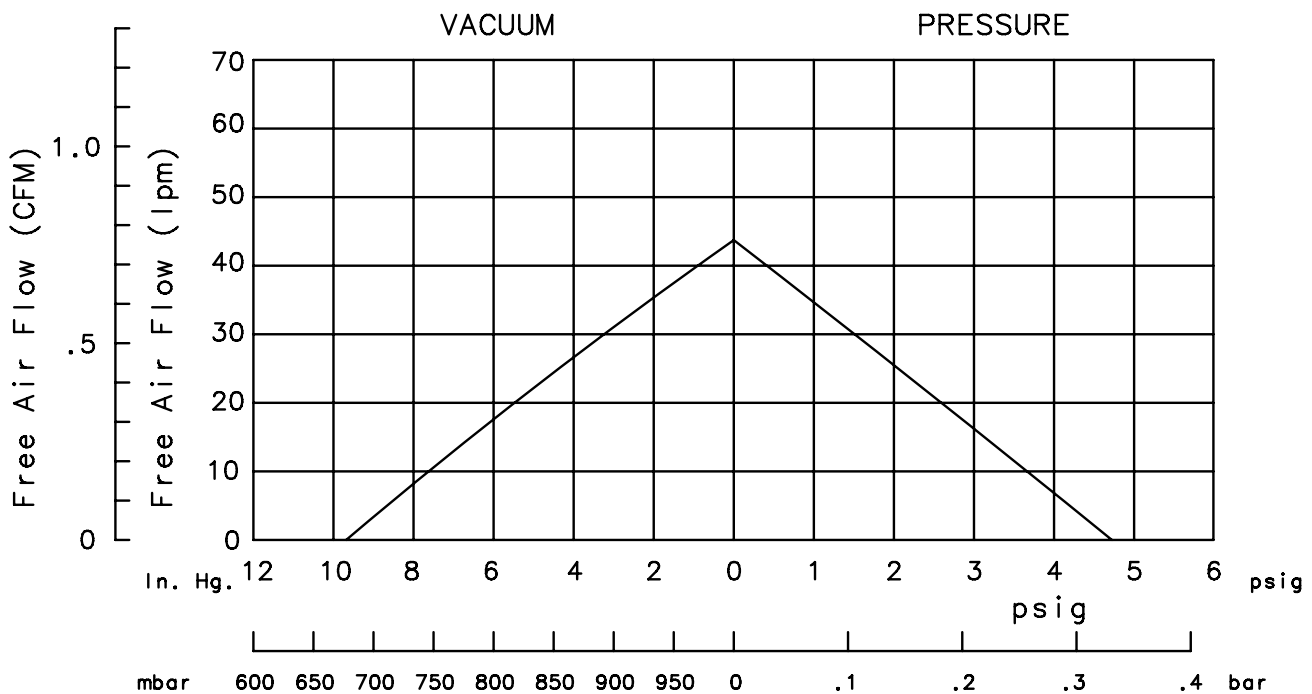

PRODUCT SPECIFICATION				PART NUMBER: VTD211	REV. A	GAST A UNIT OF TEX CORPORATION BENTON HARBOR, MI U.S.A. P.O. Box 97 Ph: 269-926-6171 Fax: 269-925-8288
				MODEL NUMBER: DBM30B-201	DATE: 4-19-10	
<48 d(B)A	°C	20-80	1.7 kg.			
V	A	W	Hz			
12V DC	2.9	30	N/A			

NOTES:

1. PRODUCT DIMENSIONS: ALL DIMENSIONS ARE REFERENCE ONLY.
2. TECHNICAL DATA SUBJECT TO CHANGE WITHOUT NOTICE.

PERFORMANCE