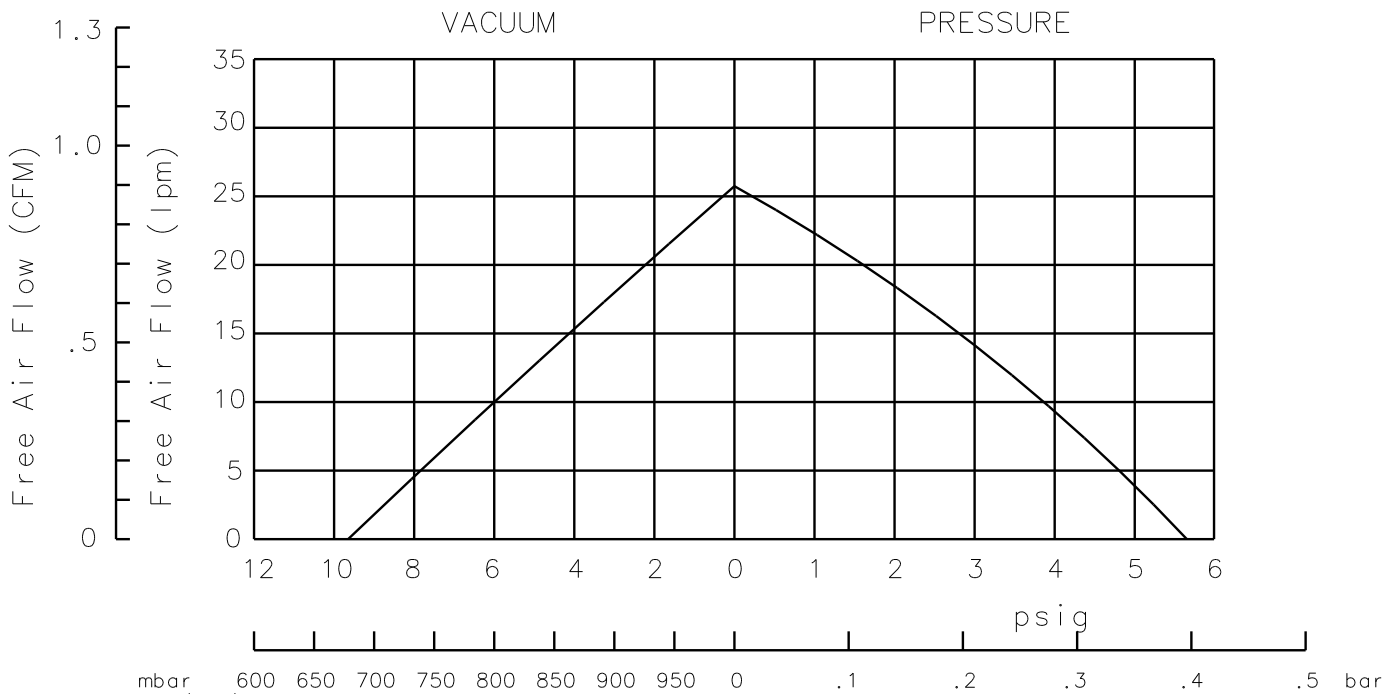

PRODUCT SPECIFICATION

PART NUMBER: VTD208

REV. B

GAST

A UNIT OF **TEK** CORPORATION

MODEL NUMBER: DBM20-801

DATE: 3-31-10

BENTON HARBOR, MI U.S.A.
P.O. Box 97
Ph: 269-926-6171
Fax: 269-925-8288

<37 d(B)A	°C	20-80	1.75 kg.
V	A	W	Hz
230	0.14	15	50

NOTES:

1. PRODUCT DIMENSIONS: ALL DIMENSIONS ARE REFERENCE ONLY.
2. TECHNICAL DATA SUBJECT TO CHANGE WITHOUT NOTICE.

PERFORMANCE

DIMENSIONS (mm)