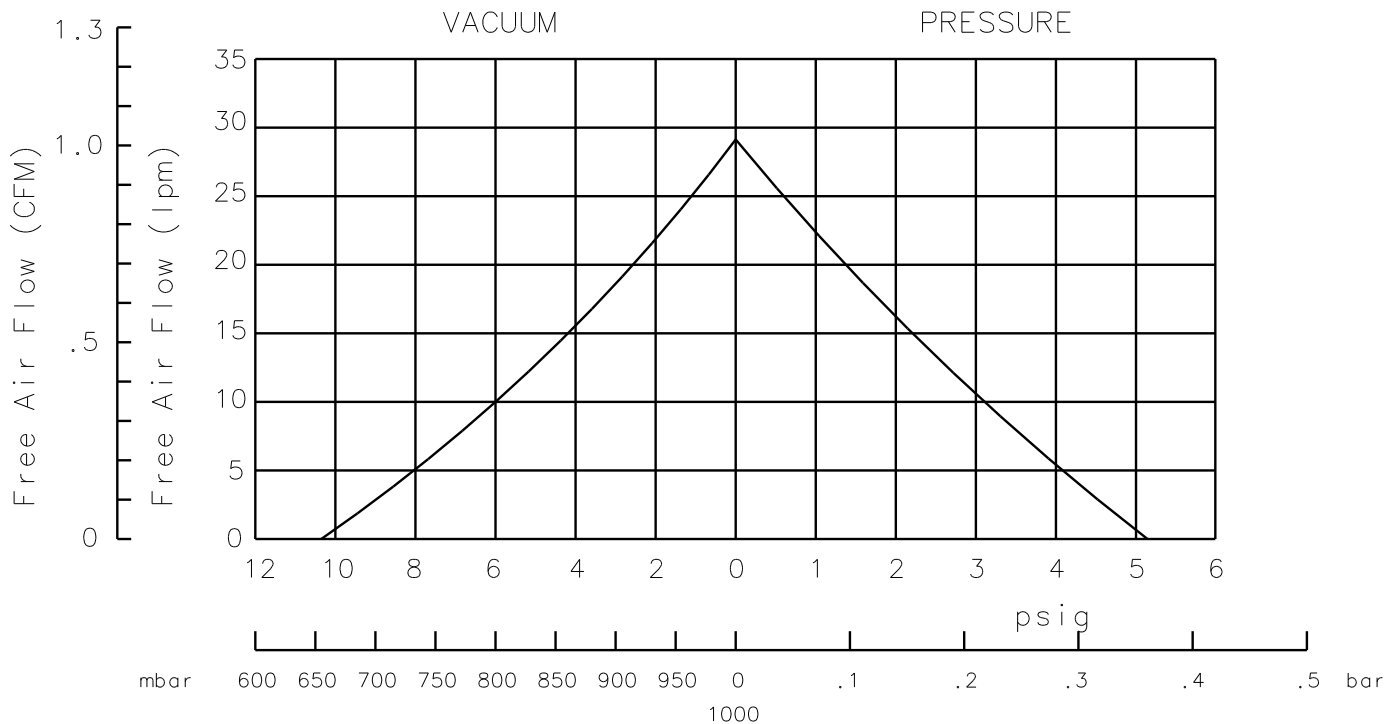

PRODUCT SPECIFICATION

PART NUMBER: VTD207

REV. B

A UNIT OF ITX CORPORATION

MODEL NUMBER: DBM20-101

DATE: 3-31-10

BENTON HARBOR, MI U.S.A.
P.O. Box 97
Ph: 269-926-6171
Fax: 269-925-8288

<37 d(B)A	°C	20-80	1.75 kg.
V	A	W	Hz
115	0.17	15	60

NOTES:

1. PRODUCT DIMENSIONS: ALL DIMENSIONS ARE REFERENCE ONLY.
2. TECHNICAL DATA SUBJECT TO CHANGE WITHOUT NOTICE.

PERFORMANCE

DIMENSIONS (mm)

PRODUCT SPECIFICATION

PART NUMBER: VTD208

REV. B

GAST