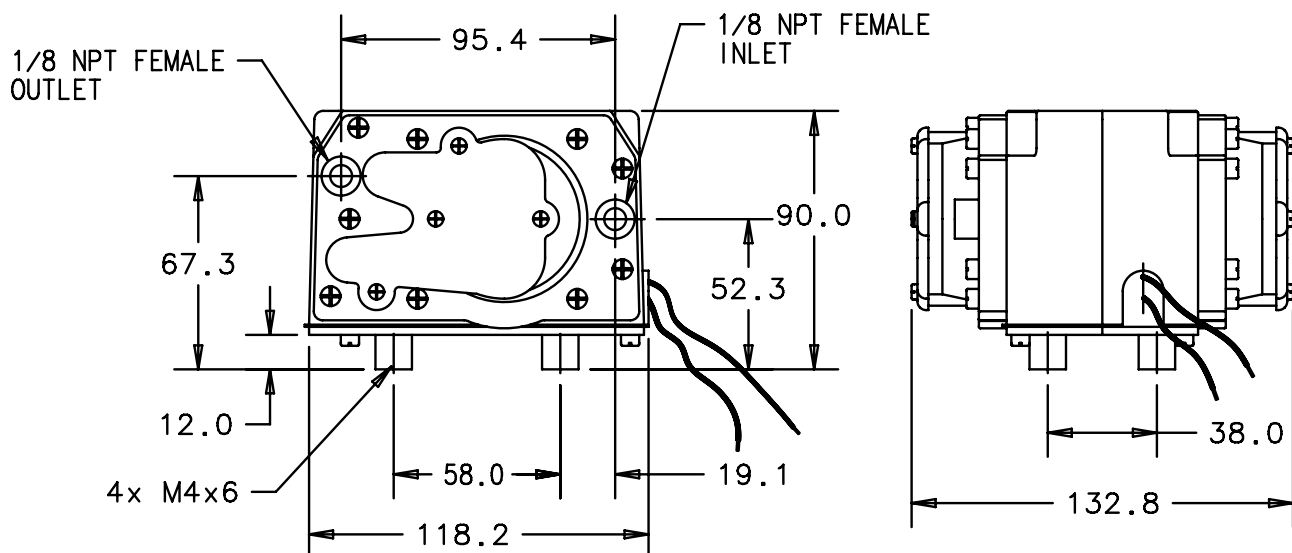

NOTES:

1. PRODUCT DIMENSIONS: ALL DIMENSIONS ARE REFERENCE ONLY.
2. TECHNICAL DATA SUBJECT TO CHANGE WITHOUT NOTICE.

PERFORMANCE

DIMENSIONS (mm)

PRODUCT SPECIFICATION				PART NUMBER: VTD211	REV. A	GAST A UNIT OF TEX CORPORATION BENTON HARBOR, MI U.S.A. P.O. Box 97 Ph: 269-926-6171 Fax: 269-925-8288
				MODEL NUMBER: DBM30B-201	DATE: 4-19-10	
<48 d(B)A	°C	20-80	1.7 kg.			
V	A	W	Hz			
12V DC	2.9	30	N/A			

NOTES:

1. PRODUCT DIMENSIONS: ALL DIMENSIONS ARE REFERENCE ONLY.
2. TECHNICAL DATA SUBJECT TO CHANGE WITHOUT NOTICE.

PERFORMANCE

DIMENSIONS (mm)

PRODUCT SPECIFICATION				PART NUMBER: VTD210	REV. A	GAST A UNIT OF DEX CORPORATION BENTON HARBOR, MI U.S.A. P.O. Box 97 Ph: 269-926-6171 Fax: 269-925-8288
				MODEL NUMBER: DBM30B-801	DATE: 4-19-10	
<48 d(B)A	°C	20-80	1.7 kg.			
V	A	W	Hz			
230	0.13	24	50			

NOTES:

1. PRODUCT DIMENSIONS: ALL DIMENSIONS ARE REFERENCE ONLY.
2. TECHNICAL DATA SUBJECT TO CHANGE WITHOUT NOTICE.

PERFORMANCE

DIMENSIONS (mm)

PRODUCT SPECIFICATION				PART NUMBER: VTD185	REV. A	GAST A UNIT OF ICX CORPORATION BENTON HARBOR, MI U.S.A. P.O. Box 97 Ph: 269-926-6171 Fax: 269-925-8288	
				MODEL NUMBER: DBM40-101	DATE: 3-26-10		
<46 d(B)A	°C	20-80	6.1 kg				
V	A	W	Hz				
120	1.1	45	60				

NOTES:

1. PRODUCT DIMENSIONS: ALL DIMENSIONS ARE REFERENCE ONLY.
2. TECHNICAL DATA SUBJECT TO CHANGE WITHOUT NOTICE.

PERFORMANCE

DIMENSIONS (mm)

3 CORE PVC CABEL

PRODUCT SPECIFICATION				PART NUMBER: VTD196	REV. B	GAST A UNIT OF ICX CORPORATION BENTON HARBOR, MI U.S.A. P.O. Box 97 Ph: 269-926-6171 Fax: 269-925-8288
				MODEL NUMBER: DBM60-801	DATE: 3-26-10	
<47 d(B)A	°C	20-80	7.0 kg.			
V	A	W	Hz			
230	0.6	61	50			