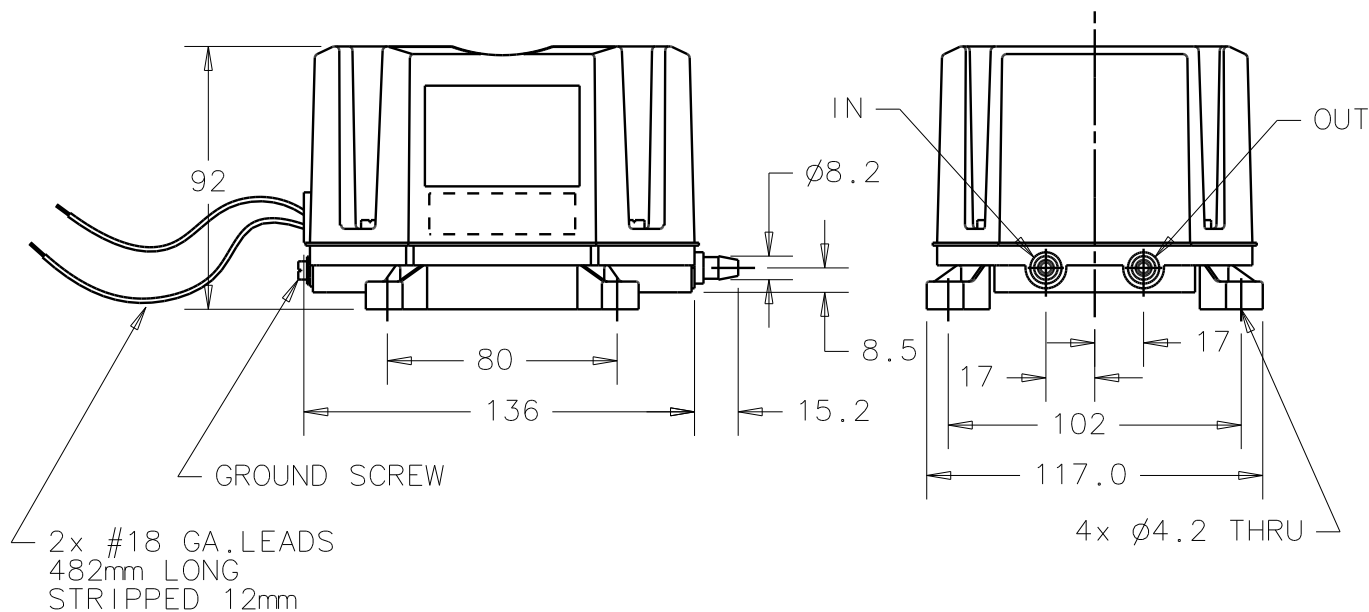

NOTES:

1. PRODUCT DIMENSIONS: ALL DIMENSIONS ARE REFERENCE ONLY.
2. TECHNICAL DATA SUBJECT TO CHANGE WITHOUT NOTICE.

PERFORMANCE

DIMENSIONS (mm)

PRODUCT SPECIFICATION

PART NUMBER: VTD208

REV. B

GAST

PERFORMANCE

DIMENSIONS (mm)

PRODUCT SPECIFICATION				PART NUMBER: VTD209	REV. A	GAST A UNIT OF DEX CORPORATION BENTON HARBOR, MI U.S.A. P.O. Box 97 Ph: 269-926-6171 Fax: 269-925-8288
				MODEL NUMBER: DBM30B-101	DATE: 4-19-10	
<48 d(B)A	°C	20-80	1.7 kg.			
V	A	W	Hz			
115	0.32	28	60			

NOTES:

1. PRODUCT DIMENSIONS: ALL DIMENSIONS ARE REFERENCE ONLY.
2. TECHNICAL DATA SUBJECT TO CHANGE WITHOUT NOTICE.

PERFORMANCE

DIMENSIONS (mm)

PRODUCT SPECIFICATION				PART NUMBER: VTD210	REV. A	GAST A UNIT OF DEX CORPORATION BENTON HARBOR, MI U.S.A. P.O. Box 97 Ph: 269-926-6171 Fax: 269-925-8288
				MODEL NUMBER: DBM30B-801	DATE: 4-19-10	
<48 d(B)A	°C	20-80	1.7 kg.			
V	A	W	Hz			
230	0.13	24	50			

NOTES:

1. PRODUCT DIMENSIONS: ALL DIMENSIONS ARE REFERENCE ONLY.
2. TECHNICAL DATA SUBJECT TO CHANGE WITHOUT NOTICE.

PERFORMANCE

DIMENSIONS (mm)

PRODUCT SPECIFICATION				PART NUMBER: VTD185	REV. A	GAST A UNIT OF ICX CORPORATION BENTON HARBOR, MI U.S.A. P.O. Box 97 Ph: 269-926-6171 Fax: 269-925-8288	
				MODEL NUMBER: DBM40-101	DATE: 3-26-10		
<46 d(B)A	°C	20-80	6.1 kg				
V	A	W	Hz				
120	1.1	45	60				