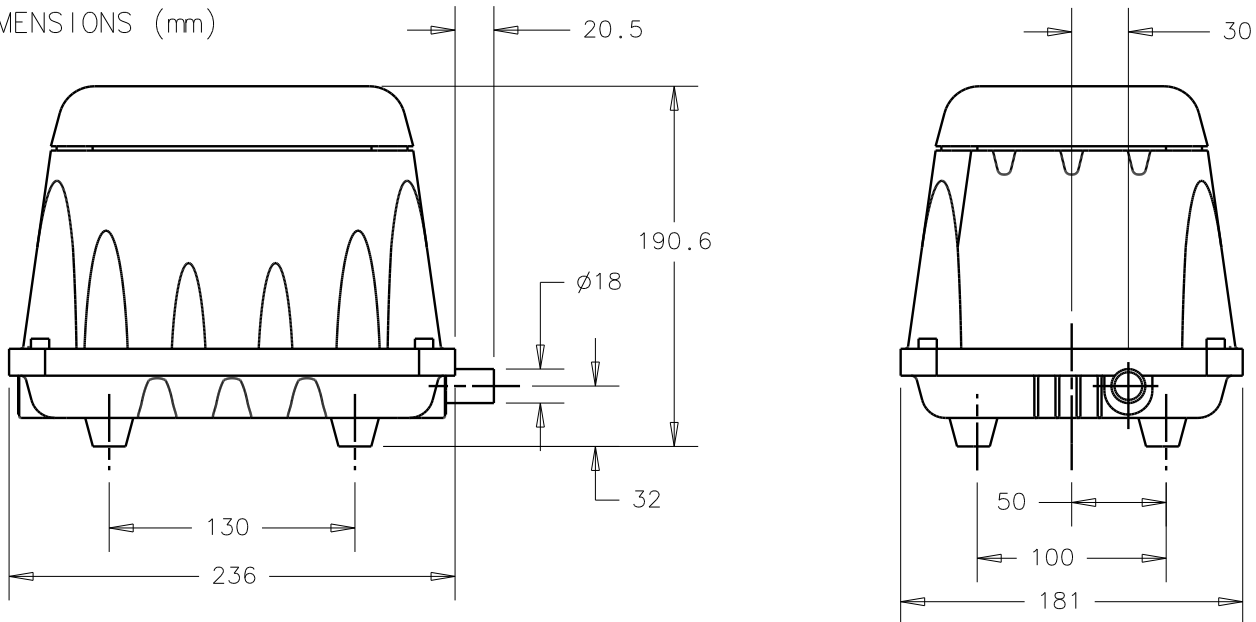

NOTES:

1. PRODUCT DIMENSIONS: ALL DIMENSIONS ARE REFERENCE ONLY.
2. TECHNICAL DATA SUBJECT TO CHANGE WITHOUT NOTICE.

PERFORMANCE

DIMENSIONS (mm)

3 CORE PVC CABEL

PRODUCT SPECIFICATION				PART NUMBER: VTD196	REV. B	GAST A UNIT OF ICX CORPORATION BENTON HARBOR, MI U.S.A. P.O. Box 97 Ph: 269-926-6171 Fax: 269-925-8288
				MODEL NUMBER: DBM60-801	DATE: 3-26-10	
<47 d(B)A	°C	20-80	7.0 kg.			
V	A	W	Hz			
230	0.6	61	50			

NOTES:

1. PRODUCT DIMENSIONS: ALL DIMENSIONS ARE REFERENCE ONLY.
2. TECHNICAL DATA SUBJECT TO CHANGE WITHOUT NOTICE.

PERFORMANCE

DIMENSIONS (mm)

PRODUCT SPECIFICATION				PART NUMBER: VTD187	REV. C	 A UNIT OF  CORPORATION	
				MODEL NUMBER: DBM80-101	DATE: 3-27-10	BENTON HARBOR, MI U.S.A. P.O. Box 97 Ph: 269-926-6171 Fax: 269-925-8288	
<51 d(B)A	°C	20-80	7.1 kg.				
V	A	W	Hz				
120	1.9	83	60				

NOTES:

1. PRODUCT DIMENSIONS: ALL DIMENSIONS ARE REFERENCE ONLY.
2. TECHNICAL DATA SUBJECT TO CHANGE WITHOUT NOTICE.

PERFORMANCE

DIMENSIONS (mm)

3 CORE PVC CABEL

PRODUCT SPECIFICATION				PART NUMBER: VTD197	REV. B	GAST A UNIT OF LEX CORPORATION BENTON HARBOR, MI U.S.A. P.O. Box 97 Ph: 269-926-6171 Fax: 269-925-8288
				MODEL NUMBER: DBM80-801	DATE: 3-27-10	
<51 d(B)A	°C	20-80	7.1 kg.			
V	A	W	Hz			
230	0.89	77	50			

- NOTES:
1. PRODUCT DIMENSIONS: ALL DIMENSIONS ARE REFERENCE ONLY.
 2. TECHNICAL DATA SUBJECT TO CHANGE WITHOUT NOTICE.

PERFORMANCE

DIMENSIONS (mm)