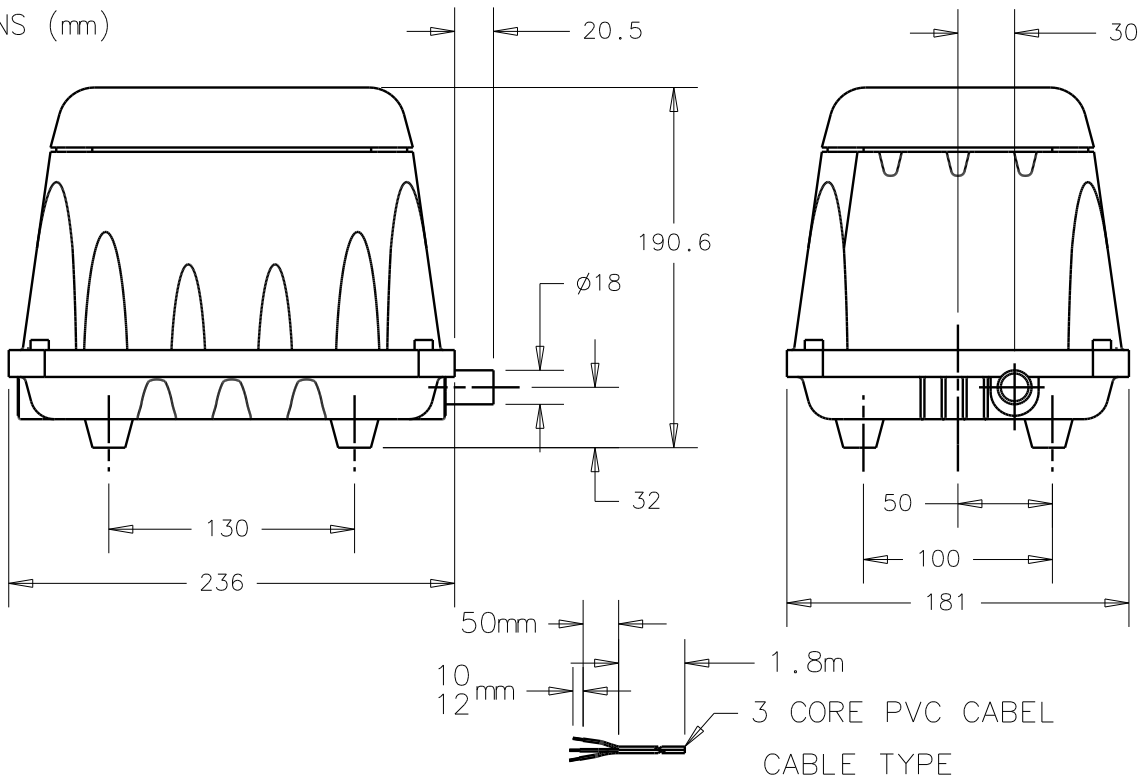

DIMENSIONS (mm)