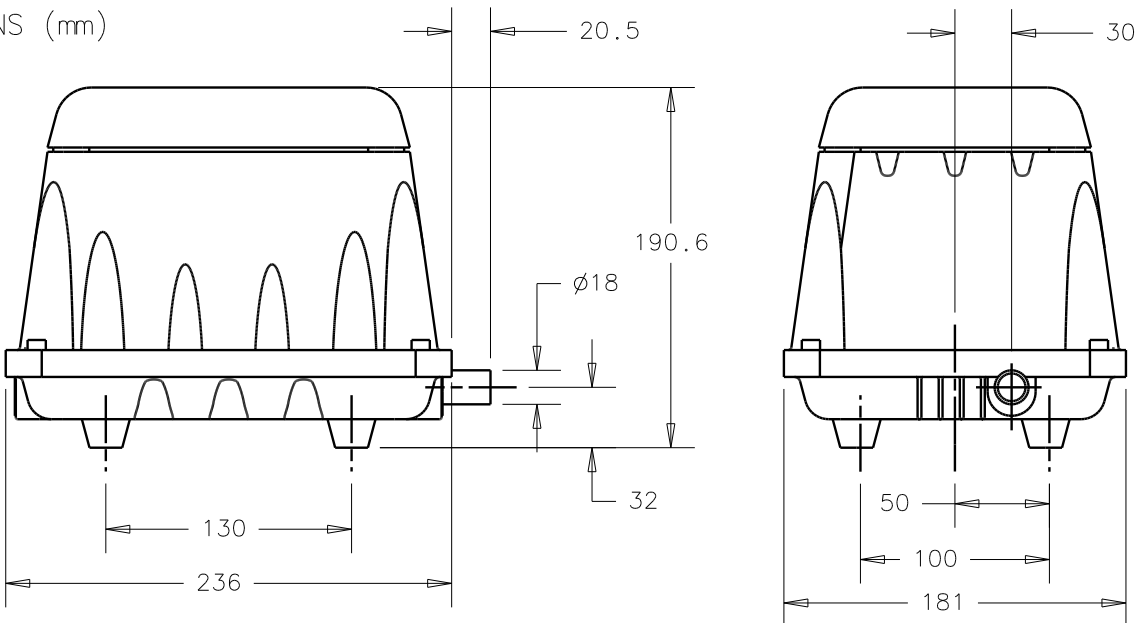

NOTES:

1. PRODUCT DIMENSIONS: ALL DIMENSIONS ARE REFERENCE ONLY.
2. TECHNICAL DATA SUBJECT TO CHANGE WITHOUT NOTICE.

PERFORMANCE

DIMENSIONS (mm)

PRODUCT SPECIFICATION				PART NUMBER: VTD210	REV. A	GAST A UNIT OF DEX CORPORATION BENTON HARBOR, MI U.S.A. P.O. Box 97 Ph: 269-926-6171 Fax: 269-925-8288
				MODEL NUMBER: DBM30B-801	DATE: 4-19-10	
<48 d(B)A	°C	20-80	1.7 kg.			
V	A	W	Hz			
230	0.13	24	50			

NOTES:

1. PRODUCT DIMENSIONS: ALL DIMENSIONS ARE REFERENCE ONLY.
2. TECHNICAL DATA SUBJECT TO CHANGE WITHOUT NOTICE.

PERFORMANCE

DIMENSIONS (mm)

PRODUCT SPECIFICATION				PART NUMBER: VTD185	REV. A	GAST A UNIT OF ICX CORPORATION BENTON HARBOR, MI U.S.A. P.O. Box 97 Ph: 269-926-6171 Fax: 269-925-8288	
				MODEL NUMBER: DBM40-101	DATE: 3-26-10		
<46 d(B)A	°C	20-80	6.1 kg				
V	A	W	Hz				
120	1.1	45	60				

- NOTES:
 1. PRODUCT DIMENSIONS: ALL DIMENSIONS ARE REFERENCE ONLY.
 2. TECHNICAL DATA SUBJECT TO CHANGE WITHOUT NOTICE.

PERFORMANCE

DIMENSIONS (mm)

PRODUCT SPECIFICATION				PART NUMBER: VTD195	REV. B	GAST A UNIT OF ICX CORPORATION BENTON HARBOR, MI U.S.A. P.O. Box 97 Ph: 269-926-6171 Fax: 269-925-8288
				MODEL NUMBER: DBM40-801	DATE: 3-26-10	
<46 d(B)A	°C	20-80	6.1 kg.			
V	A	W	Hz			
230	0.46	43	50			

NOTES:

1. PRODUCT DIMENSIONS: ALL DIMENSIONS ARE REFERENCE ONLY.
2. TECHNICAL DATA SUBJECT TO CHANGE WITHOUT NOTICE.

PERFORMANCE

DIMENSIONS (mm)

3 CORE PVC CABEL

PRODUCT SPECIFICATION				PART NUMBER: VTD196	REV. B	GAST A UNIT OF ICX CORPORATION BENTON HARBOR, MI U.S.A. P.O. Box 97 Ph: 269-926-6171 Fax: 269-925-8288
				MODEL NUMBER: DBM60-801	DATE: 3-26-10	
<47 d(B)A	°C	20-80	7.0 kg.			
V	A	W	Hz			
230	0.6	61	50			