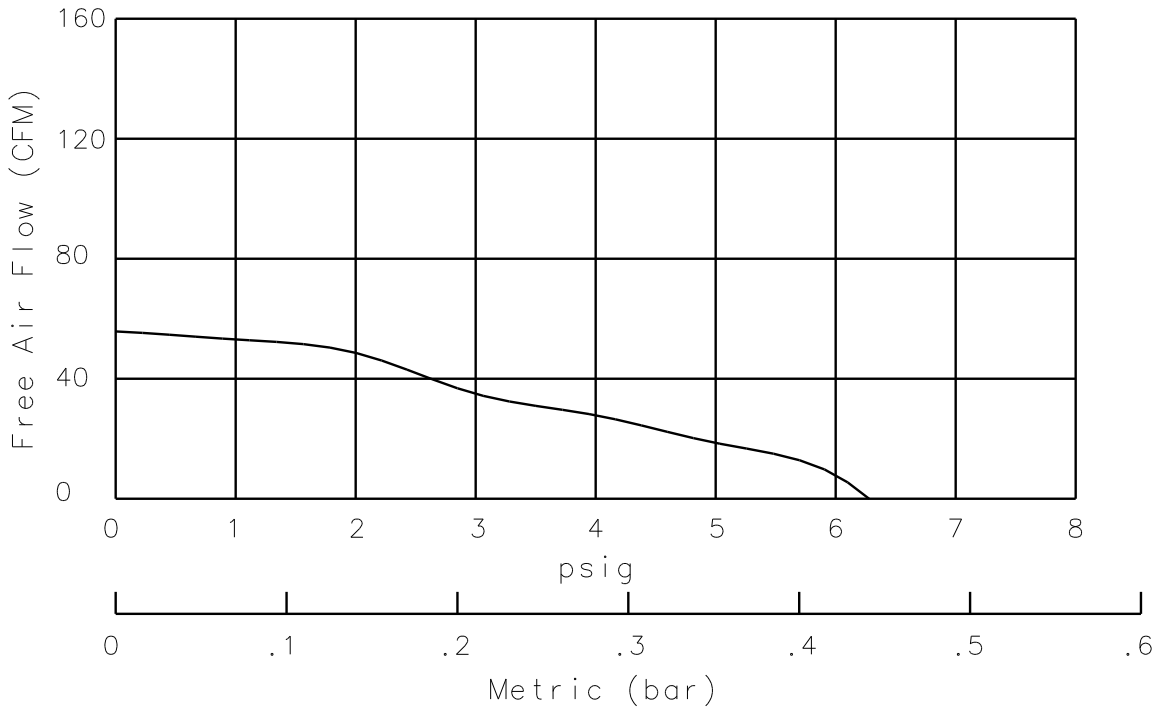

PRODUCT SPECIFICATION				PART NUMBER: VTD185	REV. A	GAST A UNIT OF ICX CORPORATION BENTON HARBOR, MI U.S.A. P.O. Box 97 Ph: 269-926-6171 Fax: 269-925-8288	
				MODEL NUMBER: DBM40-101	DATE: 3-26-10		
<46 d(B)A	°C	20-80	6.1 kg				
V	A	W	Hz				
120	1.1	45	60				

1. NOTES:
   1. PRODUCT DIMENSIONS: ALL DIMENSIONS ARE REFERENCE ONLY.
   2. TECHNICAL DATA SUBJECT TO CHANGE WITHOUT NOTICE.

PERFORMANCE