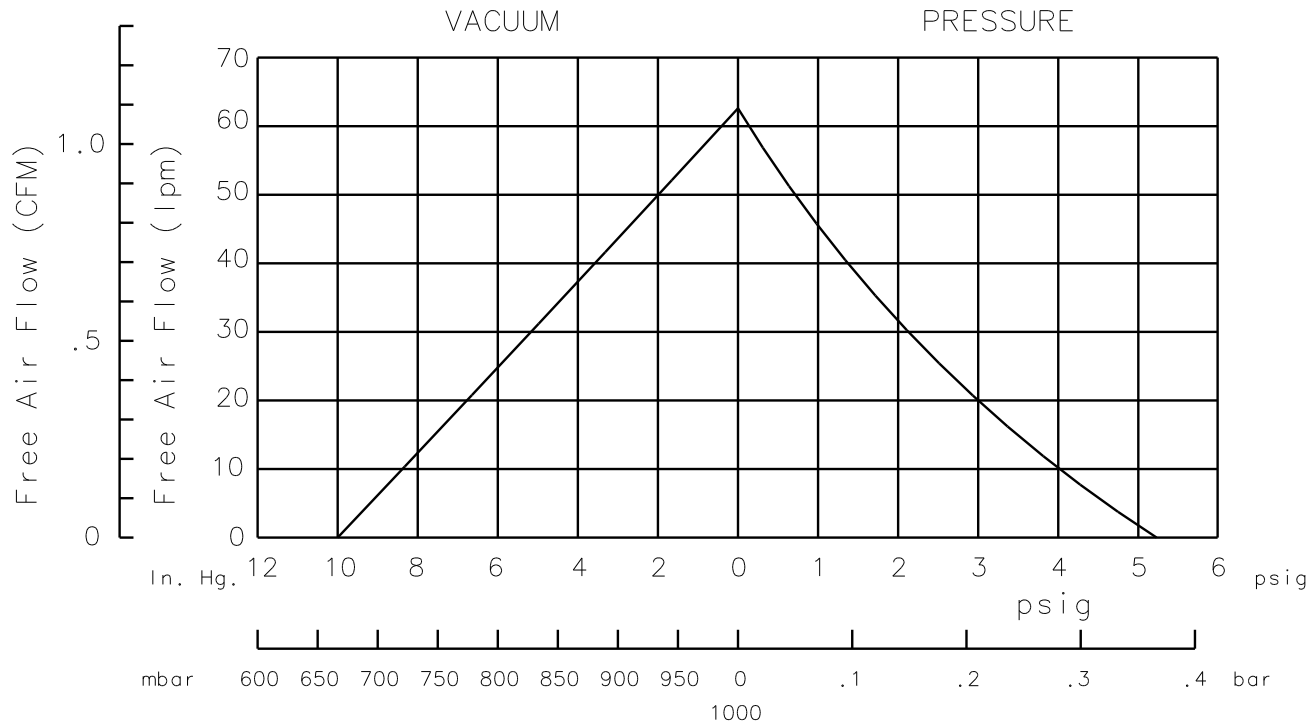

PRODUCT SPECIFICATION				PART NUMBER: VTD209	REV. A	GAST A UNIT OF DEX CORPORATION BENTON HARBOR, MI U.S.A. P.O. Box 97 Ph: 269-926-6171 Fax: 269-925-8288
				MODEL NUMBER: DBM30B-101	DATE: 4-19-10	
<48 d(B)A	°C	20-80	1.7 kg.			
V	A	W	Hz			
115	0.32	28	60			

NOTES:

1. PRODUCT DIMENSIONS: ALL DIMENSIONS ARE REFERENCE ONLY.
2. TECHNICAL DATA SUBJECT TO CHANGE WITHOUT NOTICE.

PERFORMANCE

DIMENSIONS (mm)