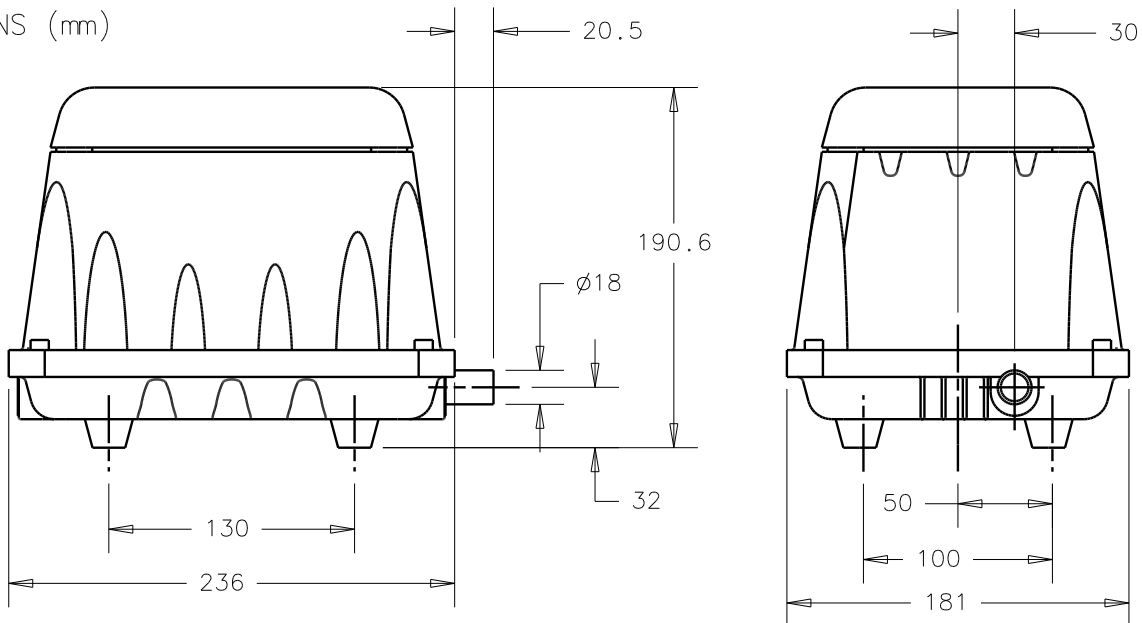

- NOTES:
 1. PRODUCT DIMENSIONS: ALL DIMENSIONS ARE REFERENCE ONLY.
 2. TECHNICAL DATA SUBJECT TO CHANGE WITHOUT NOTICE.

PERFORMANCE

DIMENSIONS (mm)

PRODUCT SPECIFICATION				PART NUMBER: VTD195	REV. B	GAST A UNIT OF ICX CORPORATION BENTON HARBOR, MI U.S.A. P.O. Box 97 Ph: 269-926-6171 Fax: 269-925-8288
				MODEL NUMBER: DBM40-801	DATE: 3-26-10	
<46 d(B)A	°C	20-80	6.1 kg.			
V	A	W	Hz			
230	0.46	43	50			

- NOTES:
 1. PRODUCT DIMENSIONS: ALL DIMENSIONS ARE REFERENCE ONLY.
 2. TECHNICAL DATA SUBJECT TO CHANGE WITHOUT NOTICE.

PERFORMANCE

DIMENSIONS (mm)

PRODUCT SPECIFICATION				PART NUMBER: VTD192	REV. A	 A UNIT OF  CORPORATION	
				MODEL NUMBER: DBM60-101	DATE: 3-26-10	BENTON HARBOR, MI U.S.A. P.O. Box 97 Ph: 269-926-6171 Fax: 269-925-8288	
<47 d(B)A	°C	20-80	7.0 kg.				
V	A	W	Hz				
120	1.7	63	60				

NOTES:

1. PRODUCT DIMENSIONS: ALL DIMENSIONS ARE REFERENCE ONLY.
2. TECHNICAL DATA SUBJECT TO CHANGE WITHOUT NOTICE.

PERFORMANCE

DIMENSIONS (mm)

3 CORE PVC CABEL

PRODUCT SPECIFICATION				PART NUMBER: VTD196	REV. B	GAST A UNIT OF ICX CORPORATION BENTON HARBOR, MI U.S.A. P.O. Box 97 Ph: 269-926-6171 Fax: 269-925-8288
				MODEL NUMBER: DBM60-801	DATE: 3-26-10	
<47 d(B)A	°C	20-80	7.0 kg.			
V	A	W	Hz			
230	0.6	61	50			

NOTES:

1. PRODUCT DIMENSIONS: ALL DIMENSIONS ARE REFERENCE ONLY.
2. TECHNICAL DATA SUBJECT TO CHANGE WITHOUT NOTICE.

PERFORMANCE

DIMENSIONS (mm)

3 CORE PVC CABEL

PRODUCT SPECIFICATION				PART NUMBER: VTD197	REV. B	GAST A UNIT OF LEX CORPORATION BENTON HARBOR, MI U.S.A. P.O. Box 97 Ph: 269-926-6171 Fax: 269-925-8288
				MODEL NUMBER: DBM80-801	DATE: 3-27-10	
<51 d(B)A	°C	20-80	7.1 kg.			
V	A	W	Hz			
230	0.89	77	50			