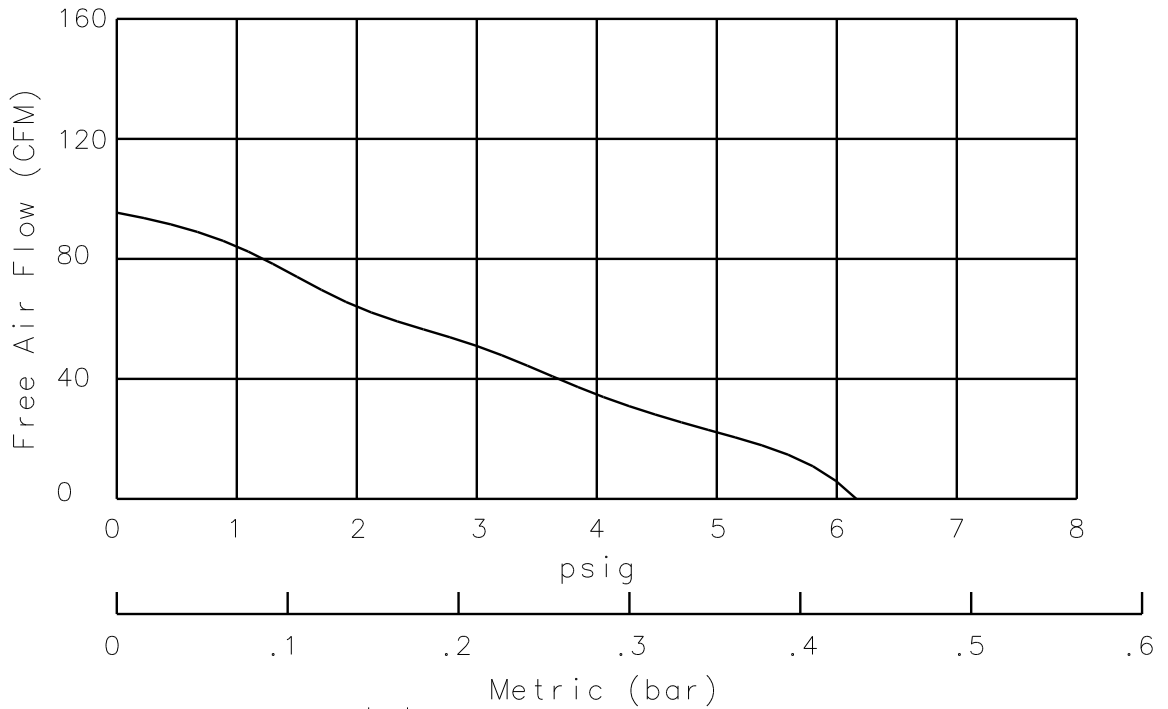

PRODUCT SPECIFICATION				PART NUMBER: VTD196	REV. B	GAST A UNIT OF ICX CORPORATION BENTON HARBOR, MI U.S.A. P.O. Box 97 Ph: 269-926-6171 Fax: 269-925-8288
				MODEL NUMBER: DBM60-801	DATE: 3-26-10	
<47 d(B)A	°C	20-80	7.0 kg.			
V	A	W	Hz			
230	0.6	61	50			

NOTES:

1. PRODUCT DIMENSIONS: ALL DIMENSIONS ARE REFERENCE ONLY.
2. TECHNICAL DATA SUBJECT TO CHANGE WITHOUT NOTICE.

PERFORMANCE