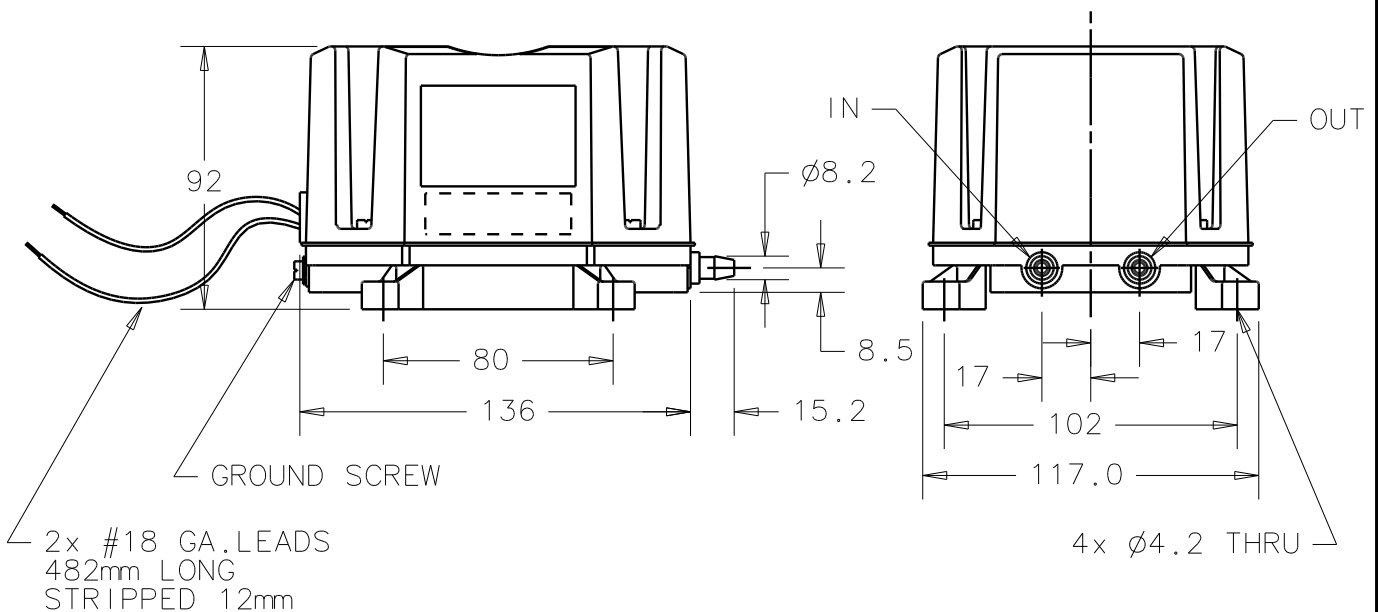

NOTES:

1. PRODUCT DIMENSIONS: ALL DIMENSIONS ARE REFERENCE ONLY.
2. TECHNICAL DATA SUBJECT TO CHANGE WITHOUT NOTICE.

PERFORMANCE

DIMENSIONS (mm)

PRODUCT SPECIFICATION

PART NUMBER: VTD208

REV. B

GAST

PERFORMANCE

DIMENSIONS (mm)

PRODUCT SPECIFICATION				PART NUMBER: VTD209	REV. A	GAST A UNIT OF DEX CORPORATION BENTON HARBOR, MI U.S.A. P.O. Box 97 Ph: 269-926-6171 Fax: 269-925-8288
				MODEL NUMBER: DBM30B-101	DATE: 4-19-10	
<48 d(B)A	°C	20-80	1.7 kg.			
V	A	W	Hz			
115	0.32	28	60			

NOTES:

1. PRODUCT DIMENSIONS: ALL DIMENSIONS ARE REFERENCE ONLY.
2. TECHNICAL DATA SUBJECT TO CHANGE WITHOUT NOTICE.

PERFORMANCE

DIMENSIONS (mm)

PRODUCT SPECIFICATION				PART NUMBER: VTD210	REV. A	GAST A UNIT OF DEX CORPORATION BENTON HARBOR, MI U.S.A. P.O. Box 97 Ph: 269-926-6171 Fax: 269-925-8288
				MODEL NUMBER: DBM30B-801	DATE: 4-19-10	
<48 d(B)A	°C	20-80	1.7 kg.			
V	A	W	Hz			
230	0.13	24	50			

NOTES:

1. PRODUCT DIMENSIONS: ALL DIMENSIONS ARE REFERENCE ONLY.
2. TECHNICAL DATA SUBJECT TO CHANGE WITHOUT NOTICE.

PERFORMANCE

DIMENSIONS (mm)

3 CORE PVC CABEL

PRODUCT SPECIFICATION				PART NUMBER: VTD196	REV. B	GAST A UNIT OF ICX CORPORATION BENTON HARBOR, MI U.S.A. P.O. Box 97 Ph: 269-926-6171 Fax: 269-925-8288
				MODEL NUMBER: DBM60-801	DATE: 3-26-10	
<47 d(B)A	°C	20-80	7.0 kg.			
V	A	W	Hz			
230	0.6	61	50			