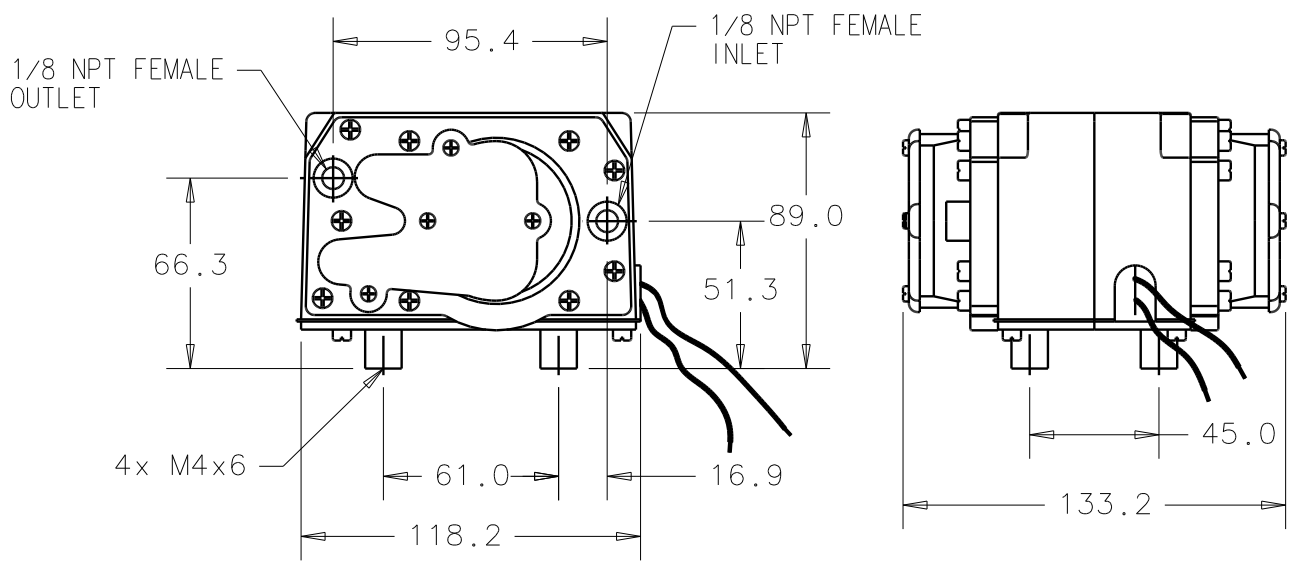

NOTES:

1. PRODUCT DIMENSIONS: ALL DIMENSIONS ARE REFERENCE ONLY.
2. TECHNICAL DATA SUBJECT TO CHANGE WITHOUT NOTICE.

PERFORMANCE

DIMENSIONS (mm)

PRODUCT SPECIFICATION				PART NUMBER: VTD210	REV. A	GAST A UNIT OF DEX CORPORATION BENTON HARBOR, MI U.S.A. P.O. Box 97 Ph: 269-926-6171 Fax: 269-925-8288
				MODEL NUMBER: DBM30B-801	DATE: 4-19-10	
<48 d(B)A	°C	20-80	1.7 kg.			
V	A	W	Hz			
230	0.13	24	50			

NOTES:

1. PRODUCT DIMENSIONS: ALL DIMENSIONS ARE REFERENCE ONLY.
2. TECHNICAL DATA SUBJECT TO CHANGE WITHOUT NOTICE.

PERFORMANCE

DIMENSIONS (mm)

PRODUCT SPECIFICATION				PART NUMBER: VTD185	REV. A	GAST A UNIT OF ICX CORPORATION BENTON HARBOR, MI U.S.A. P.O. Box 97 Ph: 269-926-6171 Fax: 269-925-8288	
				MODEL NUMBER: DBM40-101	DATE: 3-26-10		
<46 d(B)A	°C	20-80	6.1 kg				
V	A	W	Hz				
120	1.1	45	60				

- NOTES:
 1. PRODUCT DIMENSIONS: ALL DIMENSIONS ARE REFERENCE ONLY.
 2. TECHNICAL DATA SUBJECT TO CHANGE WITHOUT NOTICE.

PERFORMANCE

DIMENSIONS (mm)

PRODUCT SPECIFICATION				PART NUMBER: VTD195	REV. B	GAST A UNIT OF ICX CORPORATION BENTON HARBOR, MI U.S.A. P.O. Box 97 Ph: 269-926-6171 Fax: 269-925-8288
				MODEL NUMBER: DBM40-801	DATE: 3-26-10	
<46 d(B)A	°C	20-80	6.1 kg.			
V	A	W	Hz			
230	0.46	43	50			

NOTES:

1. PRODUCT DIMENSIONS: ALL DIMENSIONS ARE REFERENCE ONLY.
2. TECHNICAL DATA SUBJECT TO CHANGE WITHOUT NOTICE.

PERFORMANCE

DIMENSIONS (mm)

3 CORE PVC CABEL

PRODUCT SPECIFICATION				PART NUMBER: VTD196	REV. B	GAST A UNIT OF ICX CORPORATION BENTON HARBOR, MI U.S.A. P.O. Box 97 Ph: 269-926-6171 Fax: 269-925-8288
				MODEL NUMBER: DBM60-801	DATE: 3-26-10	
<47 d(B)A	°C	20-80	7.0 kg.			
V	A	W	Hz			
230	0.6	61	50			