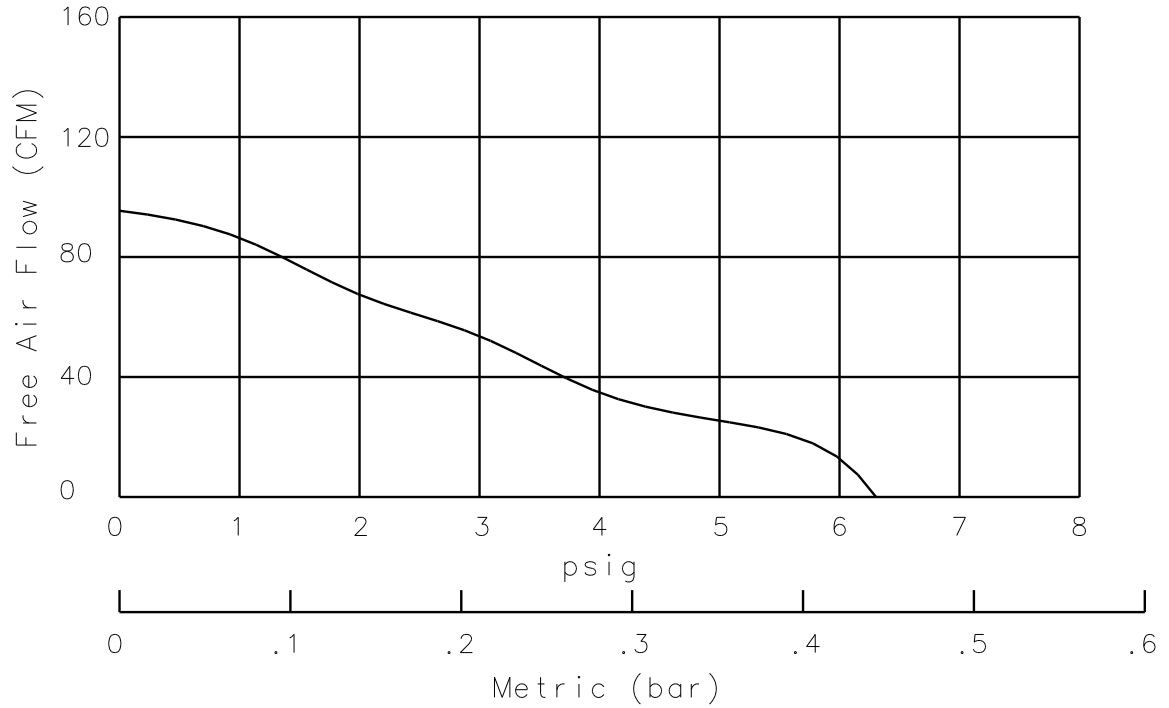

NOTES:

1. PRODUCT DIMENSIONS: ALL DIMENSIONS ARE REFERENCE ONLY.
2. TECHNICAL DATA SUBJECT TO CHANGE WITHOUT NOTICE.

PERFORMANCE

DIMENSIONS (mm)

3 CORE PVC CABEL

PRODUCT SPECIFICATION				PART NUMBER: VTD196	REV. B	GAST A UNIT OF ICX CORPORATION BENTON HARBOR, MI U.S.A. P.O. Box 97 Ph: 269-926-6171 Fax: 269-925-8288
				MODEL NUMBER: DBM60-801	DATE: 3-26-10	
<47 d(B)A	°C	20-80	7.0 kg.			
V	A	W	Hz			
230	0.6	61	50			